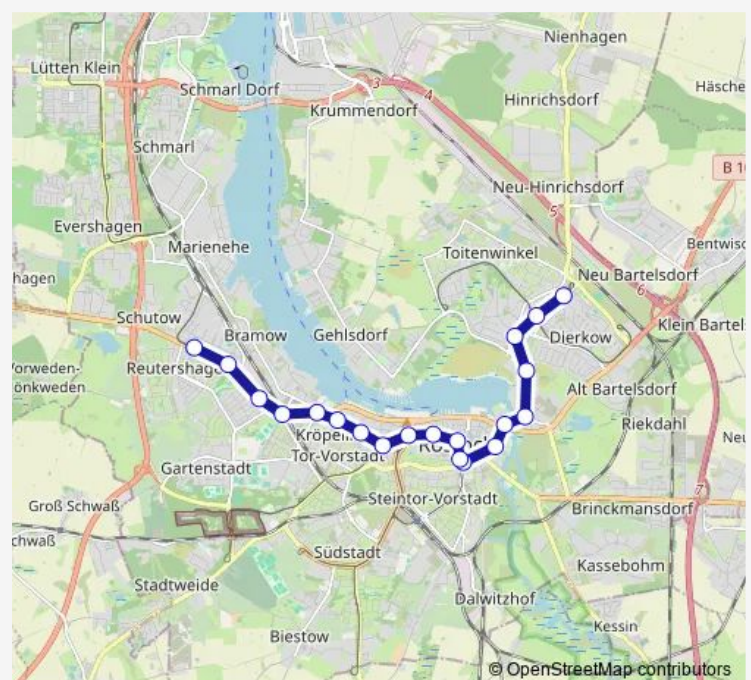

Tram 2

[Go to website](#)

Direction

Rostock, Kurt-Schumacher-Ring — Rostock Reutershagen

20 stops

[Open route schedule](#)

Rostock, Kurt-Schumacher-Ring

Rostock, Hinrichsdorfer Straße

Friday 06:17-17:22

Saturday —

Sunday —

Route info

Direction: Rostock, Kurt-Schumacher-Ring

Stops: 20

Trip Duration: 0 hour 30 min

Direction

Rostock Reutershagen — Rostock, Kurt-Schumacher-Ring

20 stops

[Open route schedule](#)

Rostock Reutershagen

Rostock, Kunsthalle

Rostock Heinrich-Schütz-Str

Rostock S Holbeinplatz

Rostock, Maßmannstraße