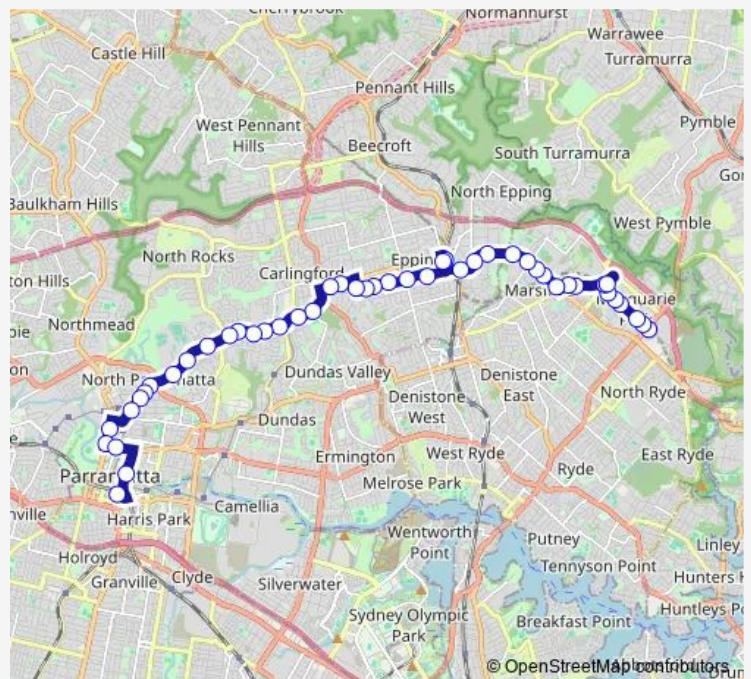

Epping Rd At Crimea Rd

Epping Rd Before Pembroke St

Epping Rd At Crandon Rd

Epping Rd Opp Smith St

Epping Station, Beecroft Rd, Stand D

Rawson St After Carlingford Rd

Bridge St At Kent St

Route schedule

Macquarie Park Station, Waterloo Rd, Stand D — Parramatta Station, Stand B3

Monday 03:25-02:25⁺¹

Tuesday 03:25-02:25⁺¹

Wednesday 03:25-02:25⁺¹

Thursday 03:25-02:25⁺¹

Friday 03:25-02:25⁺¹

Saturday 03:25-02:25⁺¹

Sunday 03:25-02:25⁺¹

Route info

Direction: Macquarie Park Station, Waterloo Rd, Stand D

Stops: 47

Trip Duration: 0 hour 45 min

550 — Macquarie Park to Parramatta via Epping

Boronia Av At Midson Rd

Willoughby St After Ryde St