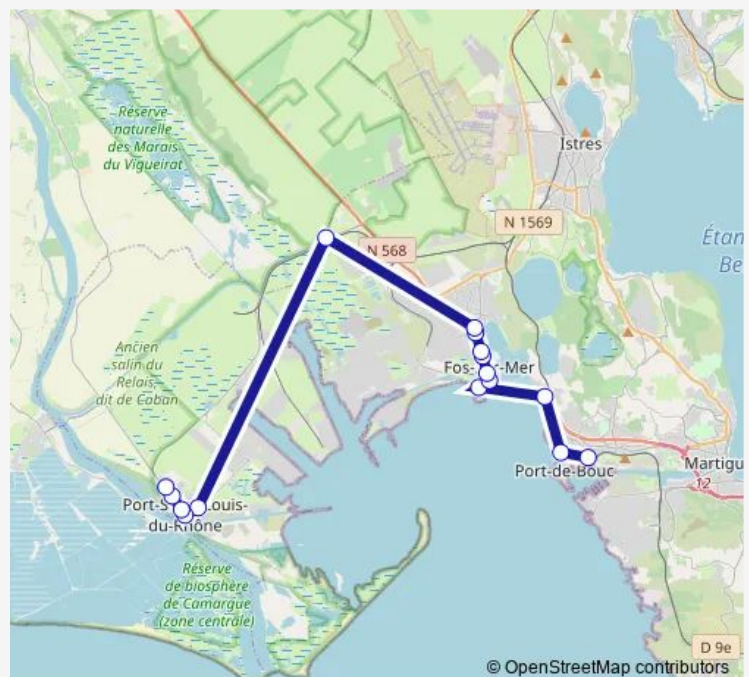

Bus 550 Port de Bouc - Port Saint Louis

[Go to website](#)

Direction

Lycée Jean Moulin — Vauban Hlm

16 stops

[Open route schedule](#)

Lycée Jean Moulin

Lycée Ch. Mongrand

Pont du Roy

Grande Plage

Les Arènes

Centre Ville

Place du Marché

La Jonquière

Maison pour Tous

Carrefour Les Vallins

Monday 17:30

Tuesday 17:30

Wednesday —

Thursday 17:30

Friday 17:30

Saturday —

Sunday —

Route info

Direction: Lycée Jean Moulin

Stops: 16

Trip Duration: 1 hour 0 min

550 — Port de Bouc - Port Saint Louis

550 Bus time schedules and route maps are available in an offline PDF at busmaps.com. Use the busmaps.com website to see live bus times, train schedule or subway schedule, and step-by-step directions for all public transit in Fos-sur-Mer