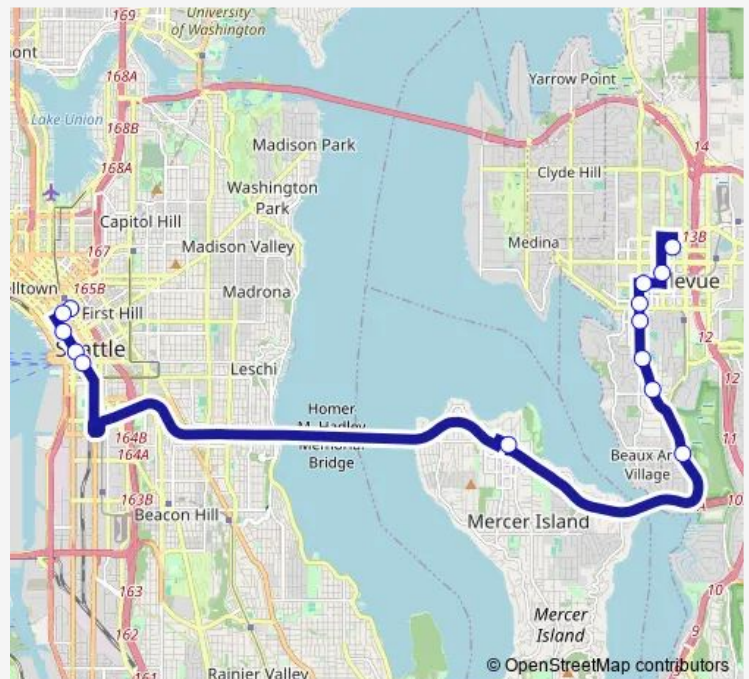

Bus 550 Bellevue - Seattle

[Go to website](#)

Direction

Union St & 5th Ave — 110th Ave NE & NE 10th St

14 stops

[Open route schedule](#)

Union St & 5th Ave

Union St & 4th Ave

2nd Ave & Seneca St

2nd Ave & Cherry St

2nd Ave Ext S & Yesler Way

N Mercer Way & 80th Ave SE - Bay 2

South Bellevue Station Bus Plaza - Bay 3

Bellevue Way SE & SE 16th St

Bellevue Way SE & SE 10th St

Bellevue Way SE & SE 3rd St

Bellevue Way NE & Main St

NE 4th St & 105th Ave Ne

Bellevue Transit Center - Bay 12

110th Ave NE & NE 10th St

Route schedule

Union St & 5th Ave — 110th Ave NE & NE 10th St

Monday	05:00-00:29 ⁺¹
Tuesday	05:00-00:29 ⁺¹
Wednesday	—
Thursday	05:00-00:29 ⁺¹
Friday	05:00-00:29 ⁺¹
Saturday	06:02-00:27 ⁺¹
Sunday	06:03-00:29 ⁺¹

Route info

Direction: Union St & 5th Ave

Stops: 14

Trip Duration: 0 hour 32 min

550 — Bellevue - Seattle

Direction

110th Ave NE & NE 10th St — Pike St & Convention Pl

17 stops