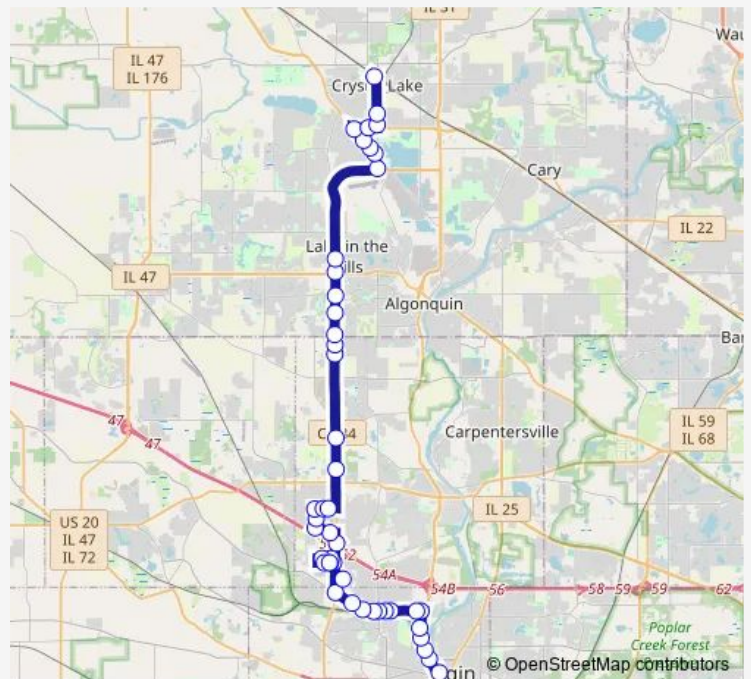

Bus 550 Elgin Transportation Center - Crystal Lake

[Go to website](#)

**Direction**

Elgin Transportation Center Bay 1 — Technology Dr & Galvin Dr

28 stops

[Open route schedule](#)

- Elgin Transportation Center Bay 1
- N State St & Kimball St / Lawrence Ave
- N State St & Wing St
- N State St & Schiller St
- N State St & Frazier Ave
- Big Timber Rd & State St
- Big Timber Rd & Morningside Dr
- Big Timber Rd & Todd Farm Dr (E)
- Big Timber Rd & Byron Ln
- Big Timber Rd & Mclean Blvd
- 1600 Big Timber Rd
- Big Timber Rd & Todd Farm Dr (W)
- Big Timber Metra (Big Timber Rd & Lyle Ave)
- Big Timber Rd & Randall Rd
- Sherman Hospital (1425 N Randall Rd)
- Alft Ln & Randall Rd
- Alft Ln & Capital St (Wb)
- Randall Med Ctr (Capital St & 1710 N Randall Rd)
- Chase Operations Center (2500 Westfield Dr)
- Alft Ln & Westfield Dr
- Alft Ln & Capital St (Eb)

Route schedule

Elgin Transportation Center Bay 1 — Technology Dr & Galvin Dr

Monday	07:00-16:15
Tuesday	07:00-16:15
Wednesday	07:00-16:15
Thursday	07:00-16:15
Friday	07:00-16:15
Saturday	—
Sunday	—

Route info

Direction: Elgin Transportation Center Bay 1

Stops: 28

Trip Duration: 0 hour 31 min

550 — Elgin Transportation Center - Crystal Lake

Pace I-90/Randall Road Park-n-Ride

Northwest Pkwy & Bushwood Dr

Northwest Pkwy & Vantage Dr

## Direction

Elgin Transportation Center Bay 1 — Crystal Lake Metra Station

46 stops

[Open route schedule](#)

Elgin Transportation Center Bay 1

N State St & Kimball St / Lawrence Ave

N State St & Wing St

N State St & Schiller St