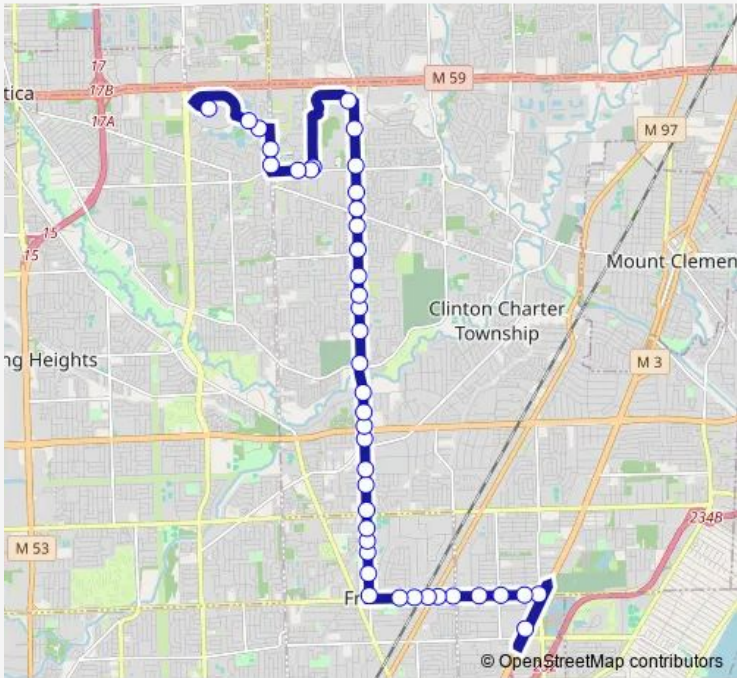

# Bus 550 Garfield

[Go to website](#)

**Direction**  
 Gratiot + Masonic Nw — South Cove + Schoenherr Ns  
 42 stops  
[Open route schedule](#)

- Gratiot + Masonic Nw
- 14 Mile RD + Gratiot
- 14 Mile RD + Wurfel
- 14 Mile RD + Beaconsfield
- 14 Mile RD + Cheryl
- 14 Mile RD + Kelly
- 14 Mile RD + Grosebeck
- 14 Mile RD + Groesbeck
- 14 Mile RD + X From Janet
- 14 Mile RD + Fraser
- Garfield + 14 Mile Rd
- Garfield + Klein
- Garfield + Richards Middle School
- Garfield + Fraser High School
- Garfield + Mulvey
- Garfield + 15 Mile RD Ne
- Garfield + Paul Revere
- Garfield + Faulman
- Garfield + Moravian
- Garfield + Metro Parkway
- Garfield + N Aragona

Route schedule  
 Gratiot + Masonic Nw — South Cove + Schoenherr Ns

Monday	05:57-20:57
Tuesday	05:57-20:57
Wednesday	05:57-20:57
Thursday	05:57-20:57
Friday	05:57-20:57
Saturday	—
Sunday	—

Route info  
 Direction: Gratiot + Masonic Nw  
 Stops: 42  
 Trip Duration: 0 hour 32 min

550 — Garfield **BusMaps**

Garfield + Millar Rd

Garfield + Clinton River

Garfield + 17 Mile Rd

Garfield + Heather Lane

Garfield + Terra Bella

Garfield + Kingsbrook

Garfield + 18 Mile Rd

## Route info

Direction: South Cove + Schoenherr

Stops: 38

Trip Duration: 0 hour 28 min

Garfield + Mulvey

Garfield + Fraser High

Garfield + Klein

14 Mile RD + Garfield