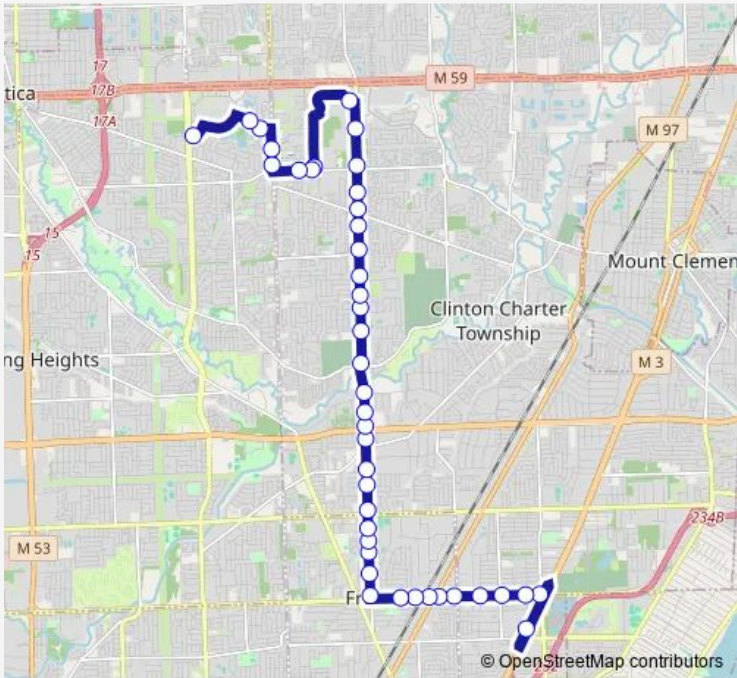

Bus 550 Garfield

[Go to website](#)

Direction
 Gratiot + Masonic Nw — South Cove + Schoenherr Ns
 42 stops
[Open route schedule](#)

- Gratiot + Masonic Nw
- 14 Mile RD + Gratiot
- 14 Mile RD + Wurfel
- 14 Mile RD + Beaconsfield
- 14 Mile RD + Cheryl
- 14 Mile RD + Kelly
- 14 Mile RD + Grosebeck
- 14 Mile RD + Groesbeck
- 14 Mile RD + X From Janet
- 14 Mile RD + Fraser
- Garfield + 14 Mile Rd
- Garfield + Klein
- Garfield + Richards Middle School
- Garfield + Fraser High School
- Garfield + Mulvey
- Garfield + 15 Mile RD Ne
- Garfield + Paul Revere
- Garfield + Faulman
- Garfield + Moravian
- Garfield + Metro Parkway
- Garfield + N Aragona

Route schedule
 Gratiot + Masonic Nw — South Cove + Schoenherr Ns

Monday	05:57-20:57
Tuesday	05:57-20:57
Wednesday	05:57-20:57
Thursday	05:57-20:57
Friday	05:57-20:57
Saturday	—
Sunday	—

Route info
 Direction: Gratiot + Masonic Nw
 Stops: 42
 Trip Duration: 0 hour 30 min

550 — Garfield **BusMaps**

Garfield + Millar Rd

Garfield + Clinton River

Garfield + 17 Mile Rd

Garfield + Heather Lane

Garfield + Terra Bella

Garfield + Kingsbrook

Garfield + 18 Mile Rd

Thursday 06:07-20:05

Friday 06:07-20:05

Saturday —

Sunday —

Route info

Direction: South Cove + Schoenherr

Stops: 38

Trip Duration: 0 hour 28 min