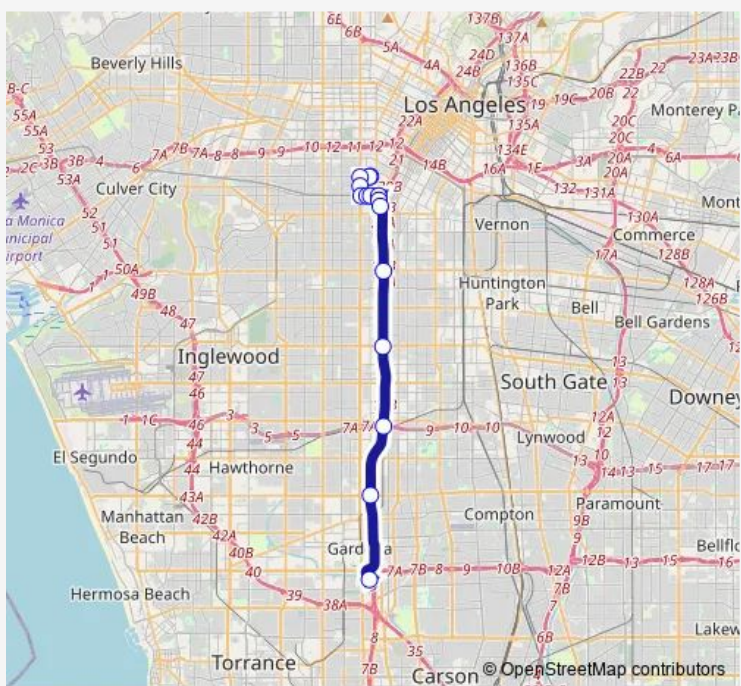

Bus 550 Metro Express Line

[Go to website](#)

Direction
 Harbor Gateway Transit Center — Mc Clintock / Jefferson
 14 stops
[Open route schedule](#)

- Harbor Gateway Transit Center
- Harbor Transitway / Rosecrans
- Harbor Transitway / Harbor Fwy Station
- Harbor Transitway / Manchester
- Harbor Transitway / Slauson
- 39th / Figueroa
- Exposition / Figueroa
- Exposition / Trousdale
- Exposition / Watt
- Vermont / Exposition
- Vermont / 36th
- Jefferson / Vermont
- Jefferson / Mc Clintock
- Mc Clintock / Jefferson

Route schedule
 Harbor Gateway Transit Center — Mc Clintock / Jefferson

Monday	05:07-19:52
Tuesday	05:07-19:52
Wednesday	05:07-19:52
Thursday	05:07-19:52
Friday	05:07-19:52
Saturday	—
Sunday	—

Route info
 Direction: Harbor Gateway Transit Center
 Stops: 14
 Trip Duration: 0 hour 27 min

■ 550 — Metro Express Line **BusMaps**

Direction

Mc Clintock / Jefferson — Harbor Gateway Transit Center

15 stops

[Open route schedule](#)

Mc Clintock / Jefferson

Jefferson / Mc Clintock

Vermont / Jefferson

Vermont / 36th

Exposition / Vermont

Exposition / Watt

Exposition / University

Exposition / Figueroa

Figueroa / State

39th / Figueroa

Harbor Transitway / Slauson