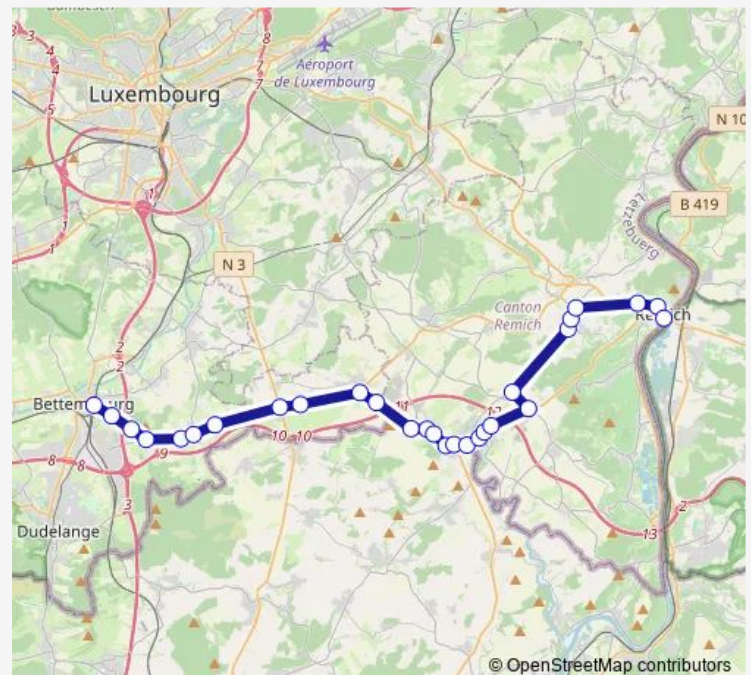

Saturday 04:45-22:15

Sunday 07:45-17:45

Route info

Direction: Bettembourg Gare Zone C

Stops: 28

Trip Duration: 0 hour 40 min

Ellange, Martialis

Erpeldange (Bous), Emeringerhaff

Erpeldange (Bous), Scheierbiérg

Erpeldange (Bous), Kräizgaass

Remich, Op der Kopp

Remich, Schoul

Remich, Gare

Direction

Remich, Gare — Bettembourg Gare Zone C

27 stops

[Open route schedule](#)

Remich, Gare

Remich, Schoul

Remich, Op der Kopp

Erpeldange (Bous), Kräizgaass

Erpeldange (Bous), Scheierbiérg

Erpeldange (Bous), Emeringerhaff

Ellange, Martialis

Thursday 05:25-23:25

Friday 05:25-23:25

Saturday 05:25-23:25

Sunday 08:25-22:25

Route info

Direction: Remich, Gare

Stops: 27

Trip Duration: 0 hour 37 min