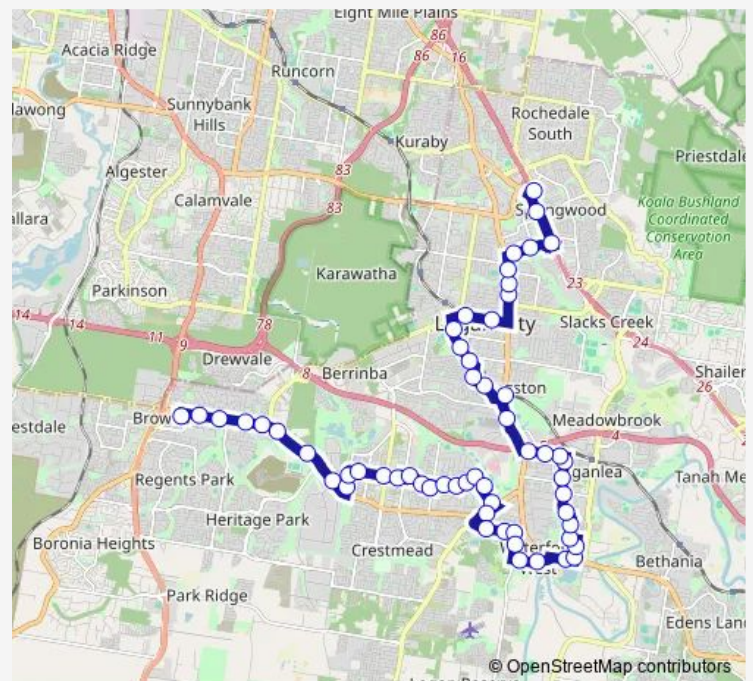

Kingston Rd at Gould Adams Park

Station Rd at Jellicoe Street

Station Rd near Montecarlo Cl

### Route schedule

Springwood station, platform 2 — Browns Plains station, stop 1a

Monday —

Tuesday —

Wednesday —

Thursday —

Friday —

Saturday 07:45-17:45

### Route info

Direction: Springwood station, platform 2

Stops: 60

Trip Duration: 0 hour 51 min

550 — Springwood - Browns Plains

Station Rd at Haig Road

Haig Rd at Omalley Street

Haig Rd at Sarah Street