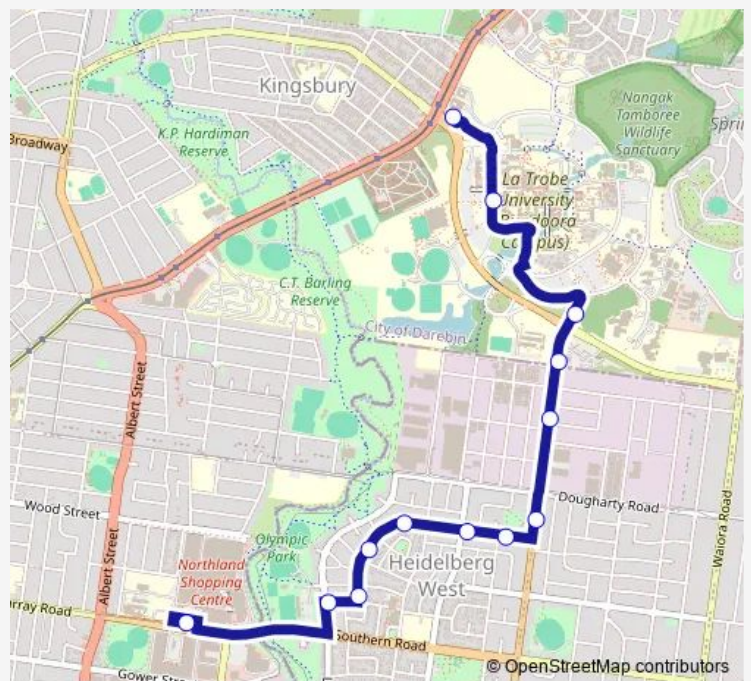

Bus 550 Northland SC - La Trobe University

[Go to website](#)

Direction

La Trobe University (Bundoora) — Northland Shopping Centre/Murray Rd (Preston)

13 stops

[Open route schedule](#)

La Trobe University (Bundoora)

La Trobe Uni Jenny Graves Building/Science Dr (Bundoora)

Kingsbury Dr/Waterdale Rd (Bundoora)

Crissane Rd/Waterdale Rd (Heidelberg West)

Percy St/Waterdale Rd (Heidelberg West)

Ramu Pde/Waterdale Rd (Heidelberg West)

Timor Pde/Ramu Pde (Heidelberg West)

Oriel Rd/Ramu Pde (Heidelberg West)

Buna St/Ramu Pde (Heidelberg West)

Pacific Dr/Ramu Pde (Heidelberg West)

Catalina St/Ramu Pde (Heidelberg West)

Liberty Pde/Morobe St (Heidelberg West)

Northland Shopping Centre/Murray Rd (Preston)

Route schedule

La Trobe University (Bundoora) — Northland Shopping Centre/Murray Rd (Preston)

Monday	07:50-18:23
Tuesday	07:50-18:23
Wednesday	07:50-18:23
Thursday	07:50-18:23
Friday	07:50-18:23
Saturday	08:13-16:52
Sunday	—

Route info

Direction: La Trobe University (Bundoora)

Stops: 13

Trip Duration: 0 hour 17 min

550 — Northland SC - La Trobe University