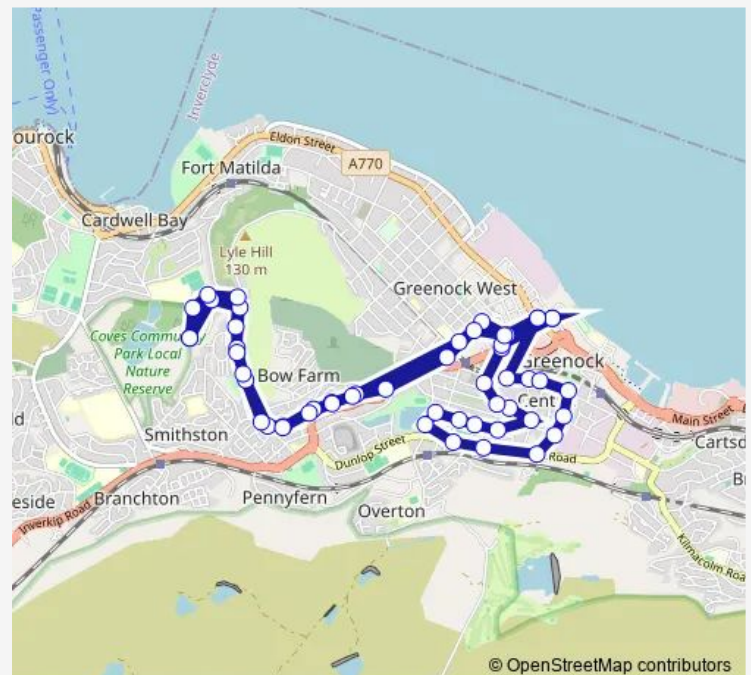

Thursday 08:15-18:15

Friday 08:15-18:15

Saturday 09:15-18:15

Sunday —

Route info

Direction: Mallard Crescent

Stops: 53

Trip Duration: 0 hour 56 min

© OpenStreetMap contributors

■ 550

BusMaps

Lynedoch Street

Ann Street

Pine Street

Dunlop Street

Murdieston Street

Prospecthill Place

Broomhill Street

Prospecthill Street

Wellington Street

Ann Street

Captain Street

Roxburgh Street

East Shaw Street