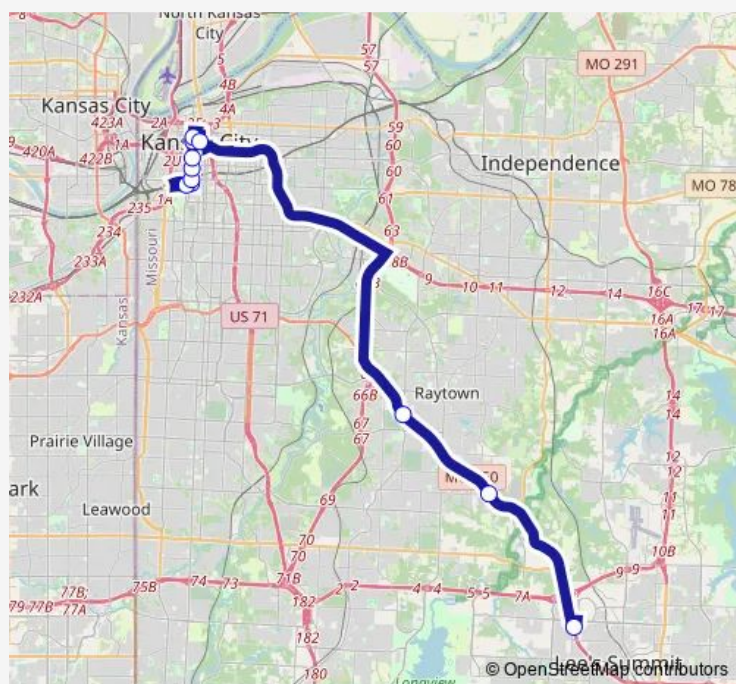

ON Pershing AT Main Eb

ON Grand AT 22nd Northbound Nearside

ON Grand AT 19th Northbound

ON Grand AT 17th Northbound Farside

ON Grand AT 12th Northbound

ON Grand AT 11th Northbound

ON 12th AT Locust Eastbound

350 Hwy at Blue Ridge Southbound

ON 350 HWY AT Westridge Southbound

ON 350 HWY AND Chipman Southbound

Route schedule

ON Grand AT Pershing Farside Northbound — ON 350 HWY AND Chipman Southbound

Monday	06:30-17:30
Tuesday	06:30-17:30
Wednesday	06:30-17:30
Thursday	06:30-17:30
Friday	06:30-17:30
Saturday	—
Sunday	—

Route info

Direction: ON Grand AT Pershing Farside Northbound

Stops: 11

Trip Duration: 0 hour 50 min

550 — Lee's Summit Express

Direction

ON 350 HWY AND Chipman Southbound — ON Grand AT Pershing Farside Northbound

18 stops

[Open route schedule](#)

ON 350 HWY AND Chipman Southbound

Null Lee Summit N

ON 350 HWY AT S Noland RD Northbound Nearside

ON 350 HWY AT Westridge Northbound

350 Hwy at Blue Ridge Northbound

ON 13th Between Charlotte & Holmes Wb