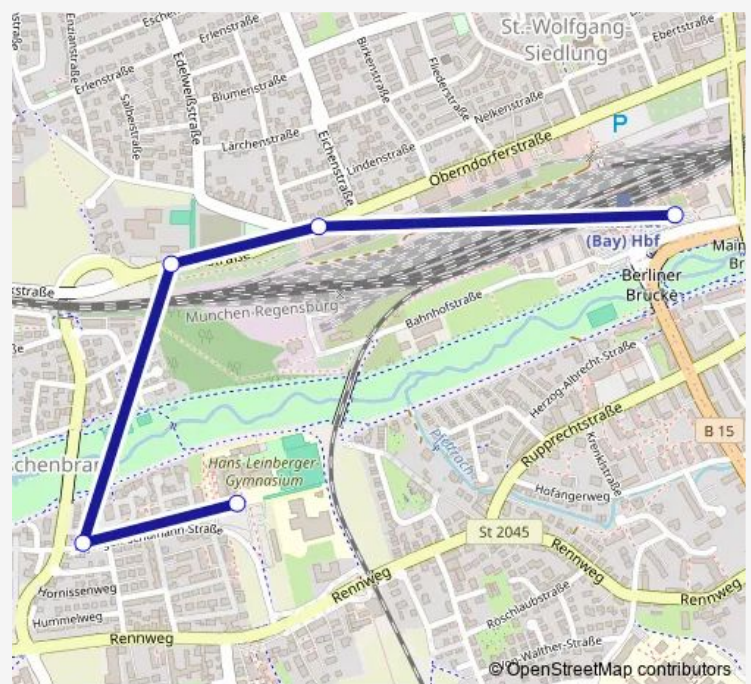

### Direction

Landshut, Hans-Leinberger-Gymnasium — Landshut (Bay) Hbf

5 stops

[Open route schedule](#)

Landshut, Hans-Leinberger-Gymnasium

Landshut, Jürgen-Schumann-Straße

Landshut, Wirtschaftsschule

Landshut, Oberndorferstraße

Landshut (Bay) Hbf

### Route schedule

Landshut, Hans-Leinberger-Gymnasium — Landshut (Bay) Hbf

Monday	12:57
Tuesday	12:57
Wednesday	12:57
Thursday	12:57
Friday	12:57
Saturday	—
Sunday	—

### Route info

Direction: Landshut, Hans-Leinberger-Gymnasium

Stops: 5

Trip Duration: 0 hour 10 min

550 Bus time schedules and route maps are available in an offline PDF at [busmaps.com](https://busmaps.com). Use the [busmaps.com](https://busmaps.com) website to see live bus times, train schedule or subway schedule, and step-by-step directions for all public transit in Landshut