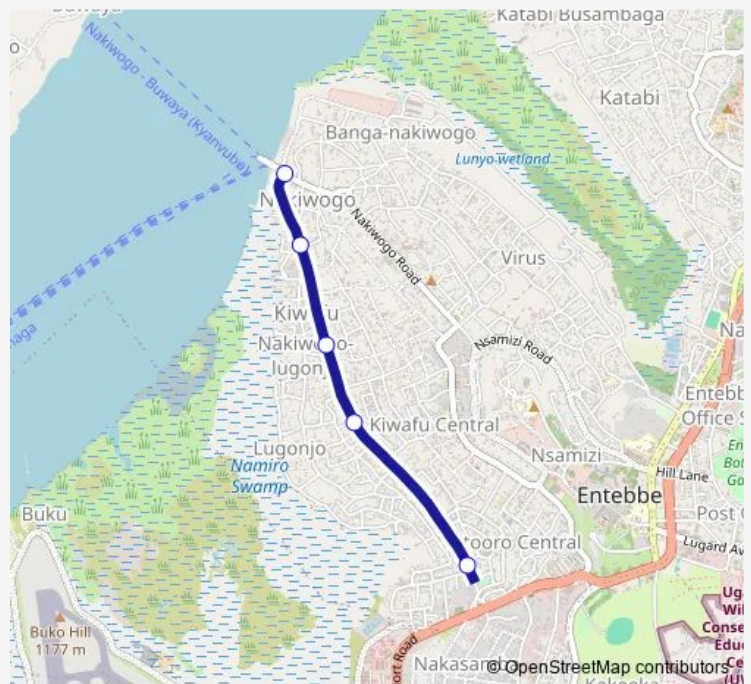

### Route schedule

Kitoro Taxi Park — Nakiwogo Entebbe

Monday	06:30-19:00
Tuesday	06:30-19:00
Wednesday	06:30-19:00
Thursday	06:30-19:00
Friday	06:30-19:00
Saturday	06:30-19:00
Sunday	06:30-19:00

### Route info

Direction: Kitoro Taxi Park

Stops: 5

Trip Duration: 0 hour 10 min

WA008 — Kitoro Taxi Park-Nakiwogo Entebbe

## Direction

Nakiwogo Entebbe — Noor Mosque Lugonjo

4 stops

[Open route schedule](#)

Nakiwogo Entebbe

Hotel Petter

Grand Pharmacy Entebbe

Noor Mosque Lugonjo