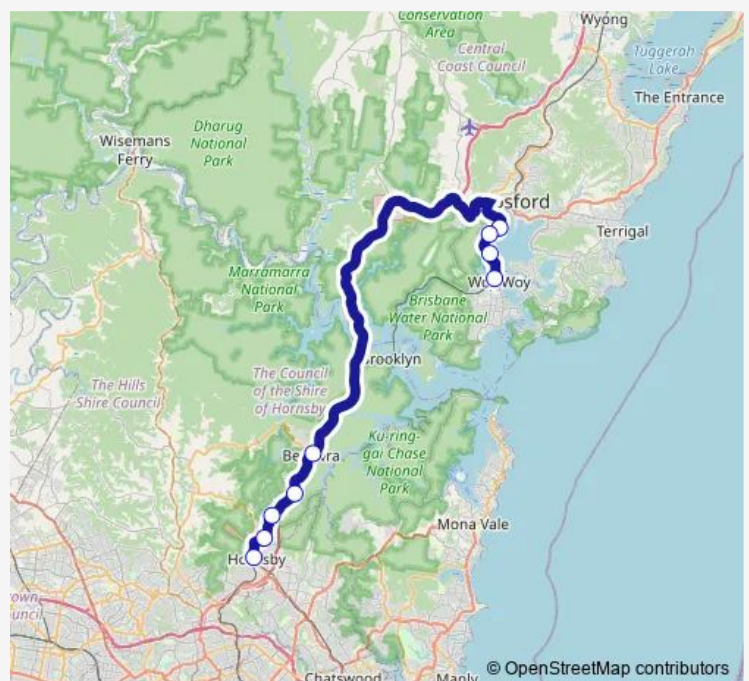

Rail Replacement Bus Service 2CN Hornsby, then all stations to Berowra, Pt Clare, Tascott, Koolewong, Woy Woy

[Go to website](#)

Direction

Hornsby Station, Stand D — Woy Woy Station, Stand E

9 stops

[Open route schedule](#)

Hornsby Station, Stand D

Pacific Hwy Opp Asquith Station

Pacific Hwy Opp Mt Colah Station

Pacific Hwy Opp Mount Kuring-gai Station

Pacific Hwy Opp Berowra Station

Point Clare Station, Brisbane Water Dr

Brisbane Water Dr Opp Tascott Station

Sunday

—

Route info

Direction: Hornsby Station, Stand D

Stops: 9

Trip Duration: 1 hour 3 min

2CN — Hornsby, then all stations to Berowra, Pt Clare, Tascott, Koolewong, Woy Woy

Direction

Woy Woy Station, Stand E — Hornsby Station, Stand E

9 stops

[Open route schedule](#)

Woy Woy Station, Stand E

Koolewong Station, Brisbane Water Dr

Tascott Station, Brisbane Water Dr

Brisbane Water Dr Opp Point Clare Station