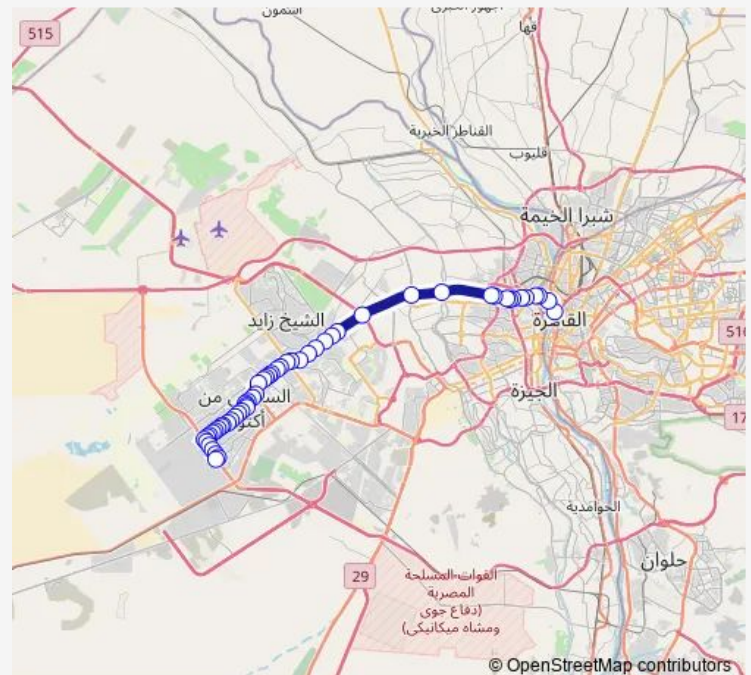

Zayed 2000

Galleria 40

Mubarak Educational City Entrance

Nile University

Route schedule

Abd Al Moneim Riad — Al Souk Al Qadeem

Monday 06:30-15:00

Tuesday 06:30-15:00

Wednesday 06:30-15:00

Thursday 06:30-15:00

Friday 06:30-15:00

Saturday 06:30-15:00

Sunday 06:30-15:00

Route info

Direction: Abd Al Moneim Riad

Stops: 54

Trip Duration: 1 hour 54 min

1013 — Abd Al Moneim Riad-Al Souk Al Qadeem

BusMaps

Juhayna Square

Mobil - Mall of Arabia

Mall of Arabia

Dar Al Foad Hospital - 6th of October

Misr University