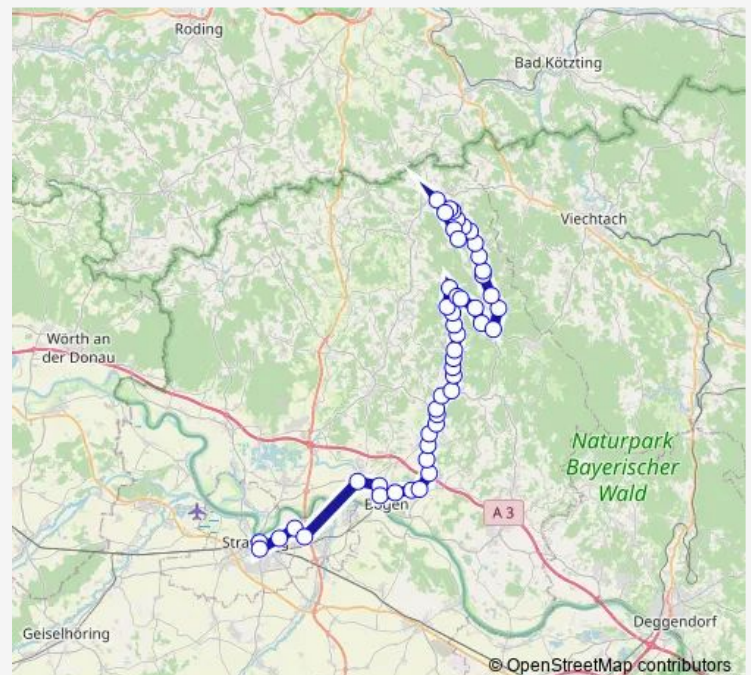

Inderbogen

Route schedule

Straubing, Gh Bayer. Löwe — Kriseszell

Monday 13:00-18:30

Tuesday 13:00-18:30

Wednesday 13:00-18:30

Thursday 13:00-18:30

Friday 13:00-18:30

Saturday 12:50

Sunday —

Route info

Direction: Straubing, Gh Bayer. Löwe

Stops: 49

Trip Duration: 1 hour 23 min

Obermühle bei Notzling

Notzling

Stockmühle

Kriseszell

Direction

Steinachern — Straubing, Ursulinenschule

50 stops

[Open route schedule](#)

Steinachern

Siegersdorf Süd