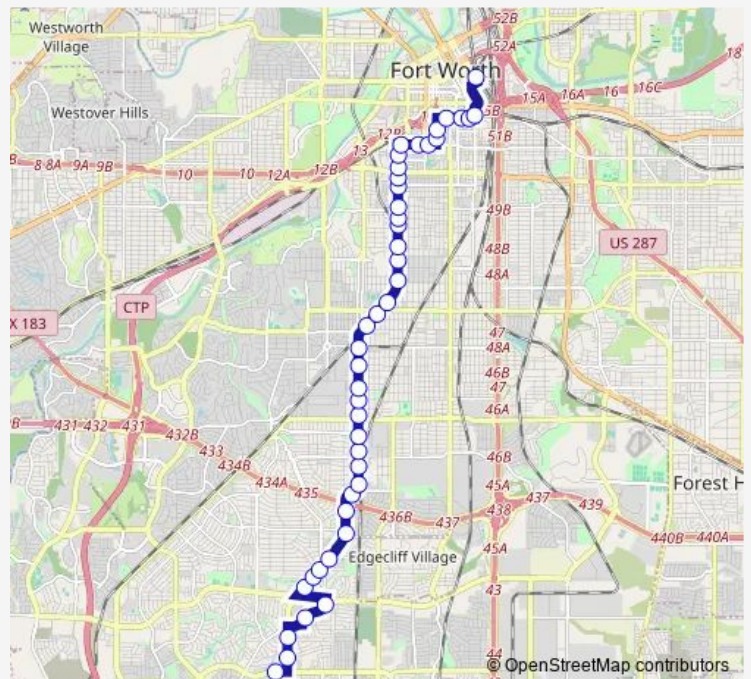

[Go to website](#)

**Direction**  
 Fwcs - Bay - B — Sycamore School & Mc Cart  
 60 stops  
[Open route schedule](#)

Fwcs - Bay - B

9th & Main

Houston & 11th

Houston & 14th

Main & Industrial

Vickery Transfer Center (Curb Side)

### Route schedule

Fwcs - Bay - B — Sycamore School & Mc Cart

Monday	05:20-22:50
Tuesday	05:20-22:50
Wednesday	05:20-22:50
Thursday	05:20-22:50
Friday	05:20-22:50
Saturday	06:20-22:50
Sunday	06:20-22:20

### Route info

Direction: Fwcs - Bay - B

Stops: 60

Trip Duration: 0 hour 57 min

006 — 8th Ave/Mccart

8th & Robert

8th & Cantey

Cleburne & Bowie