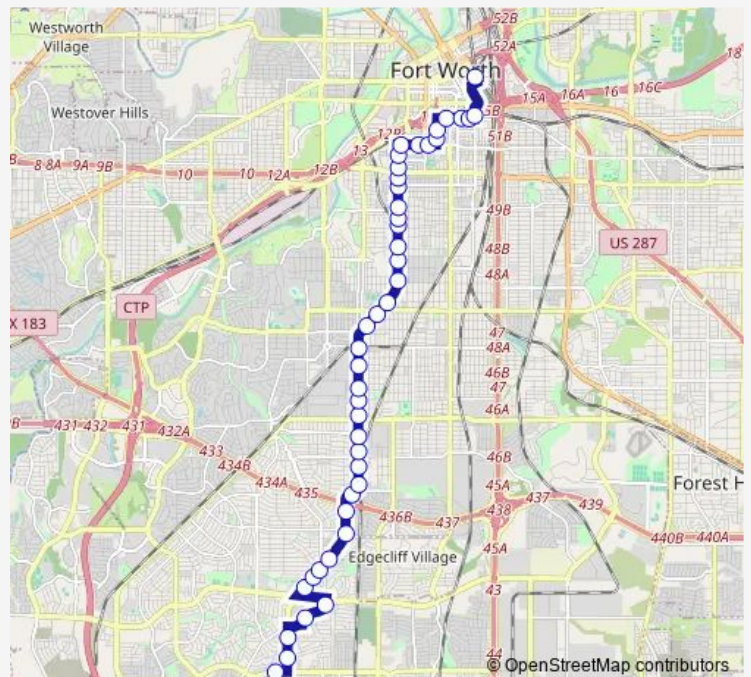

### Route schedule

Fwcs - Bay - D — Sycamore School & Mc Cart

Monday 05:20-22:50

Tuesday 05:20-22:50

Wednesday 05:20-22:50

Thursday 05:20-22:50

Friday 05:20-22:50

Saturday 06:20-22:50

### Route info

Direction: Fwcs - Bay - D

Stops: 59

Trip Duration: 0 hour 57 min

006 — 8th Ave/Mccart

8th & Cantey

Cleburne & Bowie

Cleburne & Gordon