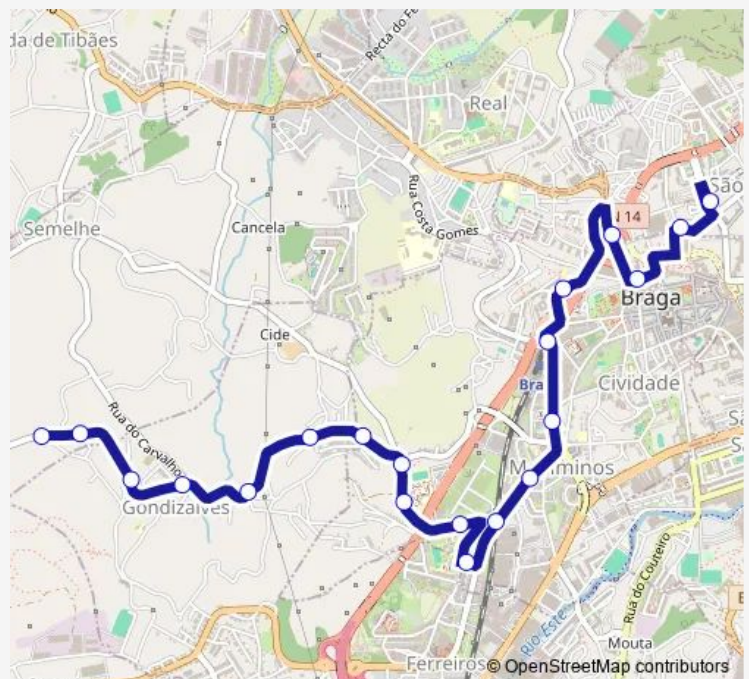

### Route info

Direction: Norton Matos I

Stops: 20

Trip Duration: 0 hour 20 min

**Direction**

Órfãos S Caetano (S Gregório) — Norton Matos I

36 stops

[Open route schedule](#)