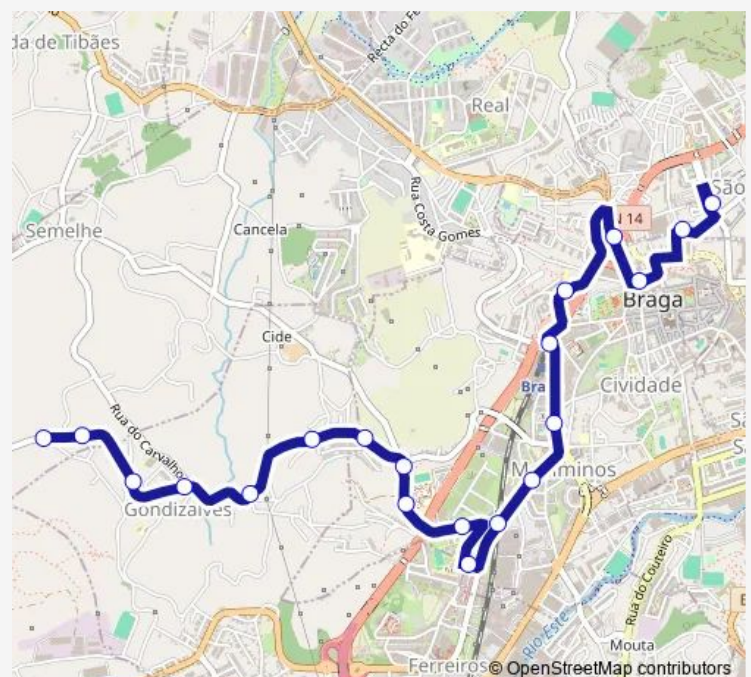

Sunday

—

Route info

Direction: Norton Matos I

Stops: 20

Trip Duration: 0 hour 25 min

Direction

Órfãos S Caetano (S Gregório) — Norton Matos I

36 stops

[Open route schedule](#)

Órfãos S Caetano (S Gregório)

Santo André I

Santo André Ii

Santo André III (Junta)

Santo André Iv

Santo André V (Cruzamento)

—

Friday

07:45

Saturday

—

Sunday

—

Route info