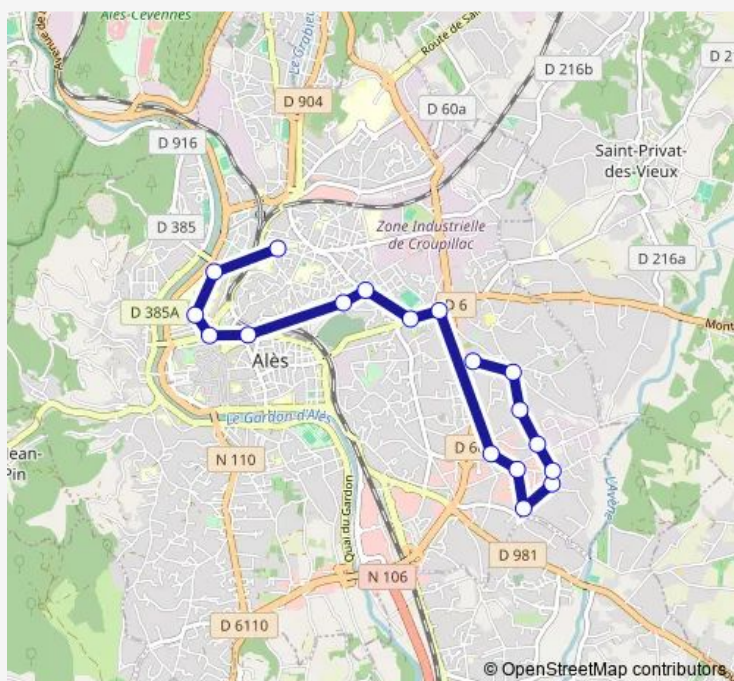

Bus 006 Ales - Desserte Colleges Ales

[Go to website](#)

Direction

Daudet — MAL Juin

18 stops

[Open route schedule](#)

- Daudet
- Sully
- Lycee Jean Baptiste Dumas
- Brabo
- Gare Routiere - Quai E
- Racine
- Gagarine
- Silhol
- Sauvezon
- Myriapole
- Alep
- Chenes Rouges
- Avene
- MAS Bedosse
- Saint Etienne
- LE Rieu
- Saint Georges
- MAL Juin

Route schedule

Daudet — MAL Juin

Monday	12:05-18:05
Tuesday	12:05-18:05
Wednesday	12:25
Thursday	12:05-18:05
Friday	12:05-18:05
Saturday	—
Sunday	—

Route info

Direction: Daudet

Stops: 18

Trip Duration: 0 hour 22 min

Direction

Myriapole — Brabo

17 stops

[Open route schedule](#)

Myriapole

Alep

Chenes Rouges

Avene

Tuesday 07:07-13:13

Wednesday 07:07-08:07

Thursday 07:07-13:13

Friday 07:07-13:13

Saturday —

Sunday —

Route info

Direction: Myriapole