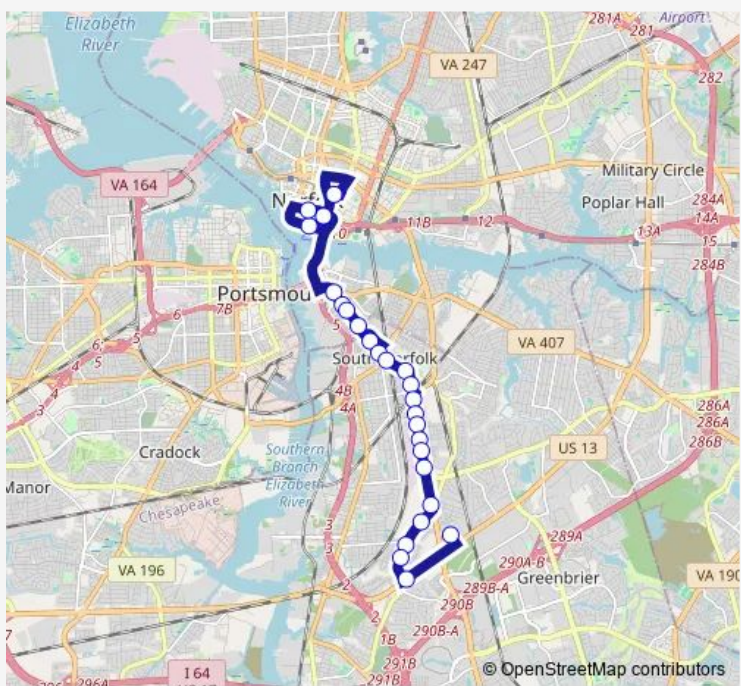

**Direction**  
 Dntc — Robert Hall & Military  
 25 stops  
[Open route schedule](#)

- Dntc
- Saint Pauls & Plume
- Waterside & Commercial
- City Hall & Bank
- Main & Berkley
- Liberty & Grayson
- Liberty & Lancaster
- Liberty & Sherman
- Liberty & Seaboard
- Liberty & 20th
- Liberty & Seaboard
- Liberty & Transylvania
- OLD Atlantic & Jefferson
- Atlantic & Culpepper
- Atlantic & Pocahontas
- Atlantic & Myers
- Atlantic & Strawberry
- Atlantic & Narrow
- Atlantic & Broad
- Atlantic & Campostella
- Campostella & Diamond Hill

**Route schedule**  
 Dntc — Robert Hall & Military

Monday	05:45-00:55 <sup>+1</sup>
Tuesday	05:45-00:55 <sup>+1</sup>
Wednesday	05:45-00:55 <sup>+1</sup>
Thursday	05:45-00:55 <sup>+1</sup>
Friday	05:45-00:55 <sup>+1</sup>
Saturday	05:51-00:51 <sup>+1</sup>
Sunday	05:51-00:51 <sup>+1</sup>

**Route info**  
 Direction: Dntc  
 Stops: 25  
 Trip Duration: 0 hour 40 min

006 — South Norfolk BusMaps

Campostella & Portlock

Campostella & Coral

Military & Campostella

Robert Hall & Military

## Route info

Direction: Robert Hall & Military

Stops: 29

Trip Duration: 0 hour 45 min

Saint Pauls & Wood

Brambleton & Saint Pauls

Brambleton & Lincoln

Dntc