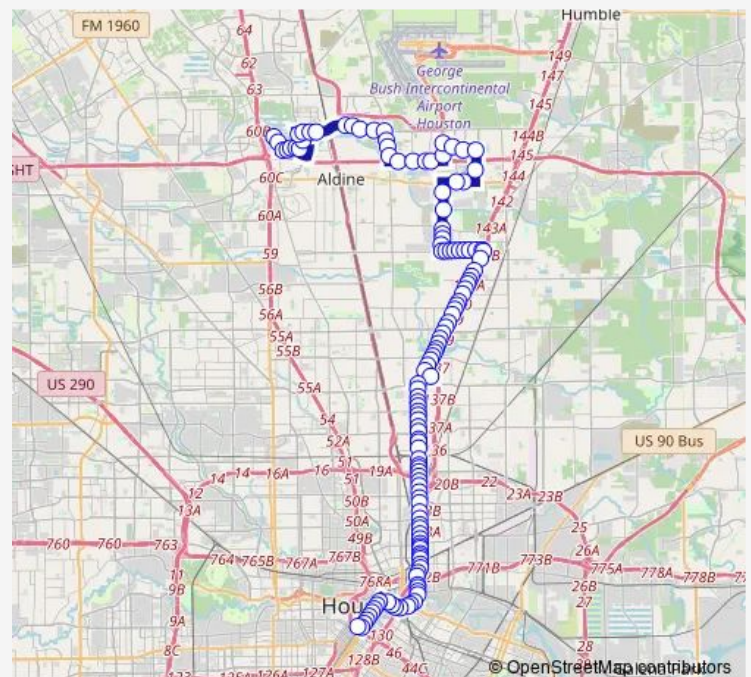

Franklin St @ Hamilton St

Navigation Blvd @ Canal St

S Jensen Dr @ Navigation Blvd

Jensen Dr @ Kennedy St

S Jensen Dr @ Kermac Blvd

Jensen Dr @ Baron St

Jensen Dr @ East Freeway

Jensen Dr @ Providence St

Jensen Dr @ Opelousas St

Route schedule

Downtown Transit Center — Greenspoint Transit Center

Monday 04:20-00:20⁺¹

Tuesday 04:20-00:20⁺¹

Wednesday 04:20-00:20⁺¹

Thursday 04:20-00:20⁺¹

Friday 04:20-00:20⁺¹

Saturday 05:00-24:00

Sunday 05:00-24:00

Route info

Direction: Downtown Transit Center

Stops: 126

Trip Duration: 1 hour 27 min

Jensen Dr @ Lyons Ave

Jensen Dr @ Burnett St

Jensen Dr @ Mills St

Jensen Dr @ Lorraine St

Jensen Dr @ Sumpter

Jensen Dr @ Lee St

Jensen Dr @ Quitman St

Jensen Dr @ Newhoff St

Jensen Dr @ Florida

Jensen Dr @ Jewel St