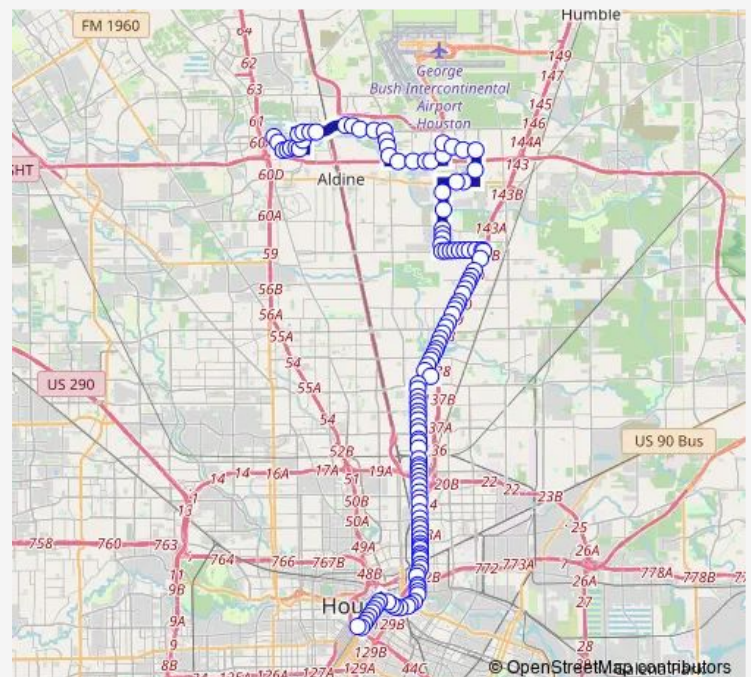

Franklin St @ Hamilton St

Navigation Blvd @ Canal St

S Jensen Dr @ Navigation Blvd

Jensen Dr @ Kennedy St

S Jensen Dr @ Kermac Blvd

Jensen Dr @ Baron St

Jensen Dr @ East Freeway

Jensen Dr @ Providence St

### Route schedule

Downtown Transit Center — Greenspoint Transit Center

Monday 04:20-00:20<sup>+1</sup>

Tuesday 04:20-00:20<sup>+1</sup>

Wednesday 04:20-00:20<sup>+1</sup>

Thursday 04:20-00:20<sup>+1</sup>

### Route info

Direction: Downtown Transit Center

Stops: 126

Trip Duration: 1 hour 33 min

Jensen Dr @ Lyons Ave

Jensen Dr @ Burnett St

Jensen Dr @ Mills St

Jensen Dr @ Lorraine St