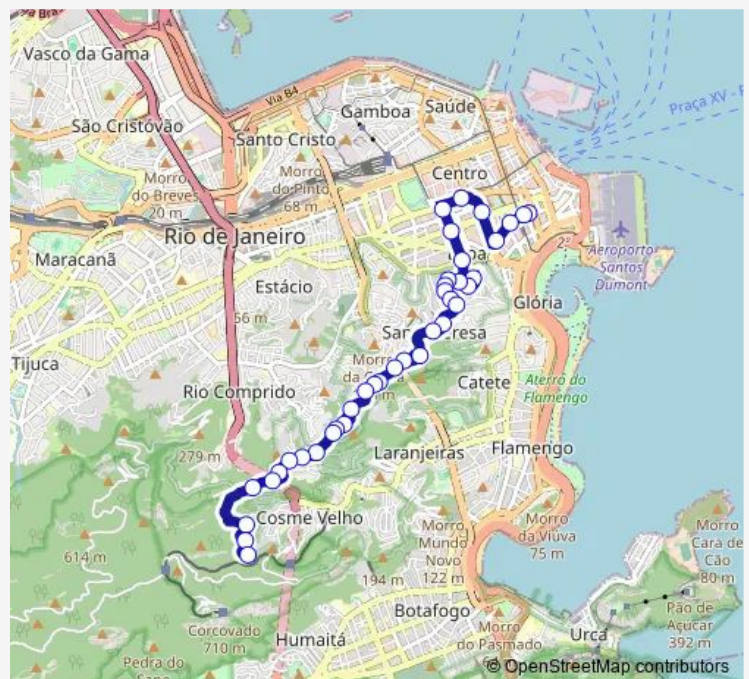

### Route schedule

Ponto Regulador: Castelo : Linha 006 — Ponto Final: Silvestre

Monday	00:00
Tuesday	00:00
Wednesday	00:00
Thursday	00:00
Friday	00:00
Saturday	00:00
Sunday	—

### Route info

Direction: Ponto Regulador: Castelo : Linha 006

Stops: 38

Trip Duration: 0 hour 29 min

006 — Silvestre - Castelo

Almirante Alexandrino, 1548

Hospital de Clínicas IV Centenário

Almirante Alexandrino, 1862