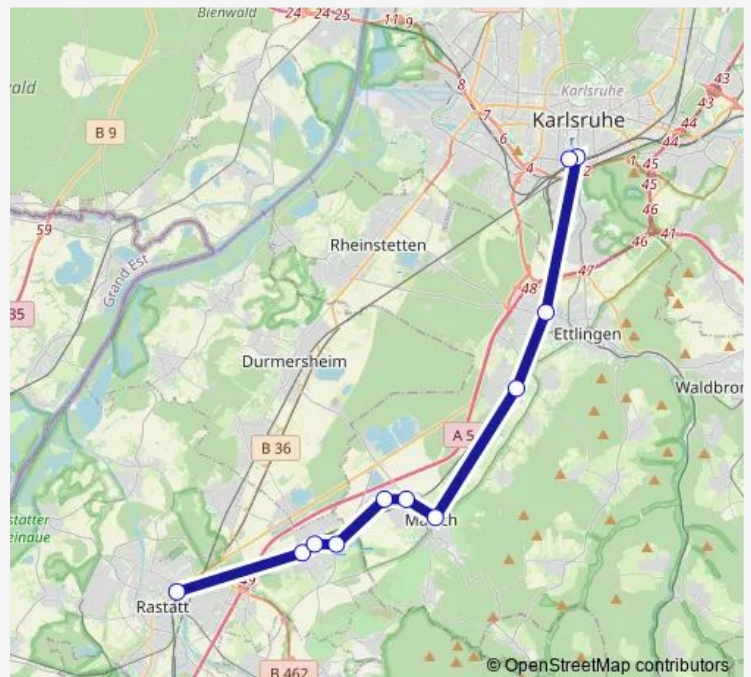

Wednesday 21:28-00:28⁺¹

Thursday —

Friday —

Saturday —

Sunday —

Route info

Direction:

Stops: 0

Trip Duration: — min

Direction

undefined — undefined

0 stops

[Open route schedule](#)**Route schedule**

undefined — undefined

Monday	21:28-23:44
Tuesday	03:46-00:28 ⁺¹
Wednesday	03:46-00:28 ⁺¹
Thursday	—
Friday	—
Saturday	—
Sunday	—

Route info

Direction:

Stops: 0

Trip Duration: — min

Direction

Rastatt Bahnhof (Niederwaldstr.) — Karlsruhe Hauptbahnhof (Vorplatz)

11 stops

[Open route schedule](#)

Thursday —

Friday 21:28

Saturday 21:28

Sunday —

Route info

Direction: Rastatt Bahnhof (Niederwaldstr.)

Stops: 11

Trip Duration: 1 hour 0 min