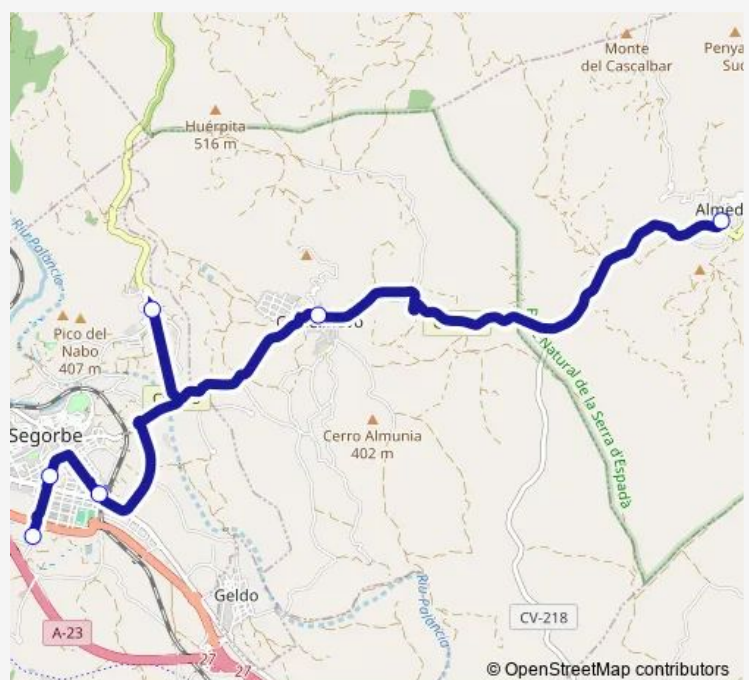

Route schedule

Ps. Cañar, 4 (a demanda) — Av. Constitución - IES Alto Palancia (a demanda)

Monday	—
Tuesday	07:05
Wednesday	—
Thursday	07:05
Friday	—
Saturday	—
Sunday	—

Route info

Direction: Ps. Cañar, 4 (a demanda)

Stops: 6

Trip Duration: 0 hour 25 min

■ L4B — Almedijar – Segorbe (a demanda)

Direction

Av. Constitución - IES Alto Palancia (a demanda) — Ps. Cañar, 4 (a demanda)

6 stops

[Open route schedule](#)

Av. Constitución - IES Alto Palancia (a demanda)

C. Fray Luís Amigó, 17 - IES Cueva Santa (a demanda)

Renfe Segorbe (front) (a demanda línea Vall de Almonacid-Segorbe) [Segorbe]

Ctra Algimia, 19 - Peñalba (a demanda)

C. Calvario, 15 (a demanda)

Ps. Cañar, 4 (a demanda)

Stops: 6

Trip Duration: 0 hour 25 min

L4B Bus time schedules and route maps are available in an offline PDF at busmaps.com. Use the busmaps.com website to see live bus times, train schedule or subway schedule, and step-by-step directions for all public transit in Segorbe