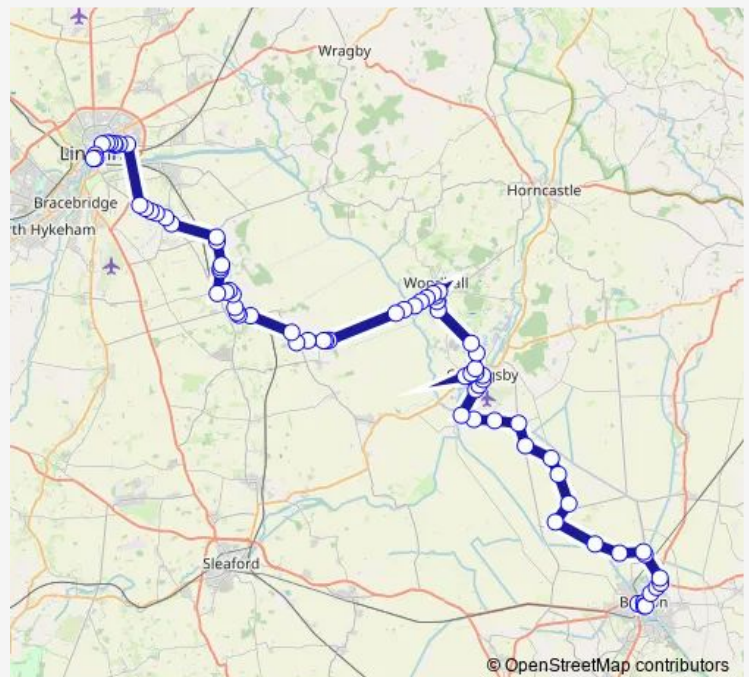

Willow Farm

The Olde Union Inn

Hundlehouse Lane

Route schedule

Woodhall Spa Hotel — Bus Station

Monday 07:15

Tuesday 07:15

Wednesday 07:15

Thursday 07:15

Friday 07:15

Saturday —

Sunday —

Route info

Direction: Woodhall Spa Hotel

Stops: 33

Trip Duration: 1 hour 0 min

■ B5A — Boston - Lincoln

BusMaps

Rookery Lane

Lindsey Way

Ivydene House

Telephone Box

Tattershall Road

Paul's Bridge

70 stops

[Open route schedule](#)

Central Bus Station

Winnowsty Lane

Limelands

Ancaster Avenue

HM Prison

County Hospital Main Entrance