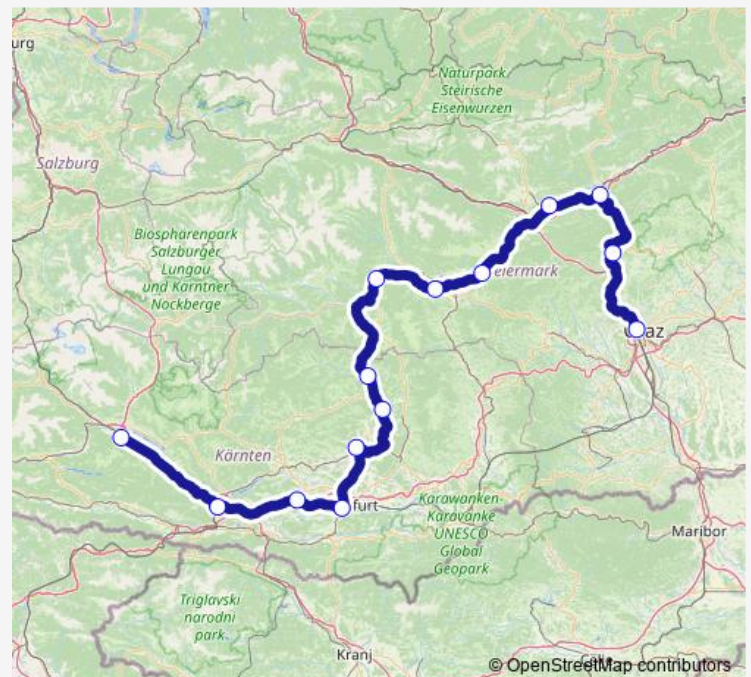

Wednesday 05:19

Thursday 05:19

Friday 05:19

Saturday 05:19

Sunday 05:19

Route info

Direction: Graz Hbf 2

Stops: 14

Trip Duration: 3 hour 53 min

■ A10

BusMaps

A10 Rail time schedules and route maps are available in an offline PDF at busmaps.com. Use the busmaps.com website to see live bus times, train schedule or subway schedule, and step-by-step directions for all public transit in Poertschach am Woerthersee