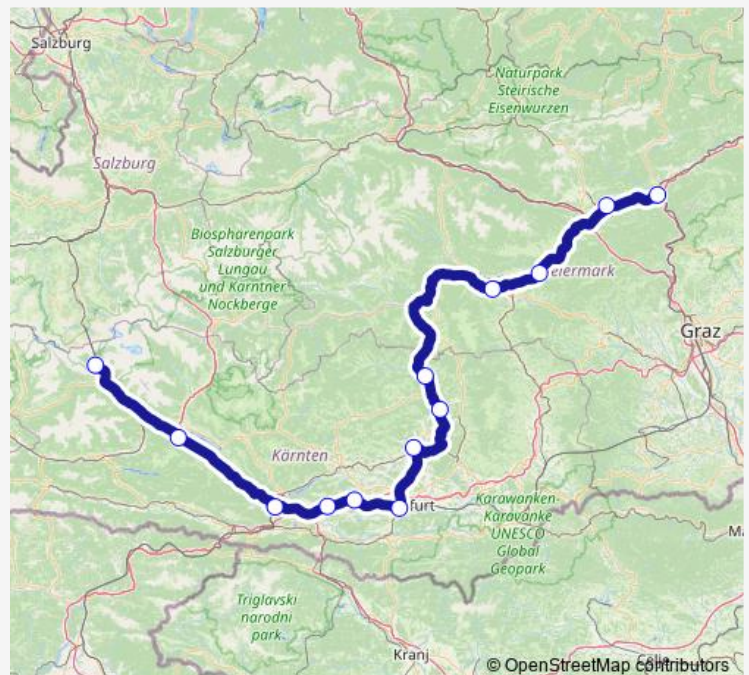

Thursday 05:17-15:17

Friday 05:17-15:17

Saturday 05:17-15:17

Sunday 05:17-15:17

Route info

Direction: Mallnitz-Obervellach Bahnhof

Stops: 13

Trip Duration: 3 hour 26 min