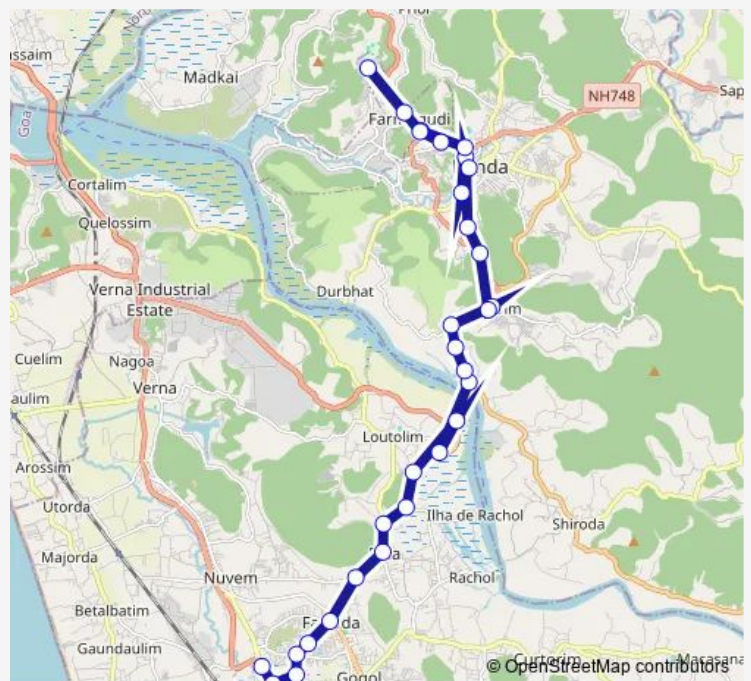

### Route schedule

Margao KTC Bus Stand — Goa Engineering College, Ponda

Monday 08:10-16:20

Tuesday 08:10-16:20

Wednesday 08:10-16:20

Thursday 08:10-16:20

Friday 08:10-16:20

Saturday 08:10-16:20

### Route info

Direction: Margao KTC Bus Stand

Stops: 30

Trip Duration: 0 hour 45 min

MRG105 — Margao - FMD ENG CLG via Ponda

Ponda Fire Station

Old Bus Stand Ponda

Ponda Tisk