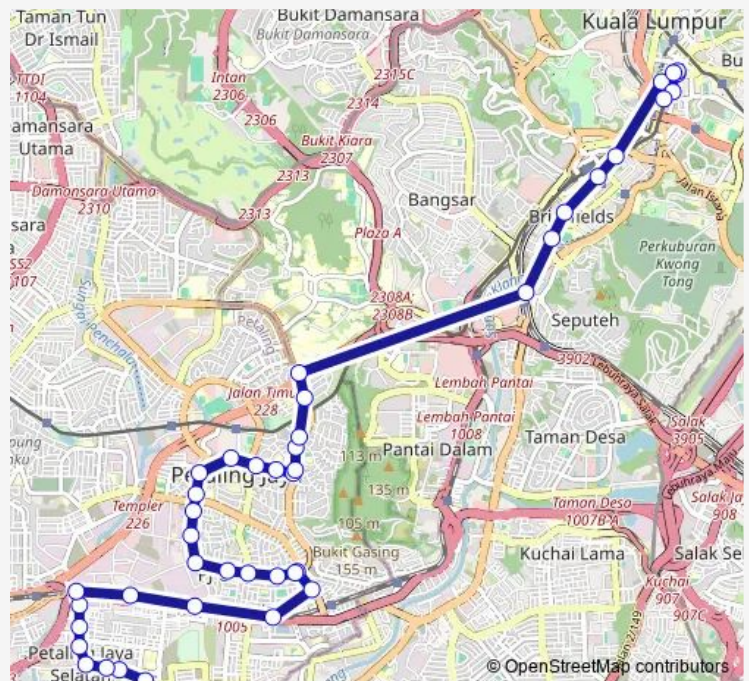

### Route schedule

Terminal Taman Medan, Jalan PJS 3/11 — HAB Pasar Seni, Platform C

Monday	06:00
Tuesday	06:00
Wednesday	06:00
Thursday	06:00
Friday	06:00
Saturday	06:00
Sunday	06:00

### Route info

Direction: Terminal Taman Medan, Jalan PJS 3/11

Stops: 42

Trip Duration: 17 hour 0 min

U66 — Taman Medan

Balai Polis IPD Petaling Jaya (opp.), Jalan Penchala

Bangunan Persekutuan PJ, Jalan Sultan