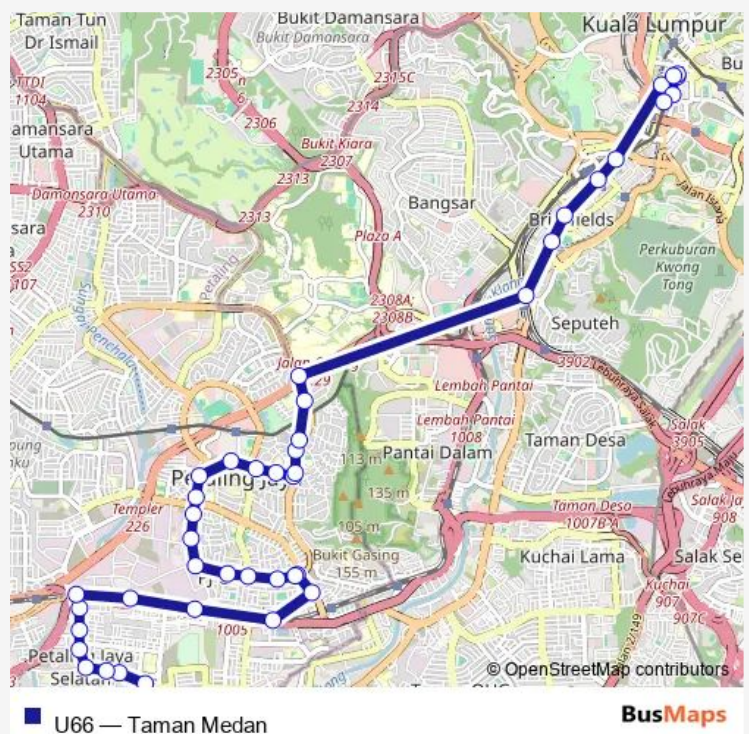

PJ Old Town, Jalan Othman

Pasar (opp.), Jalan Othman

Simpang Jalan Tandang, Jalan Penchala

Bengkel, Jalan Penchala

Wisma Penchala, Jalan Penchala

Selepas Bulatan Penchala, Jalan Penchala

Route schedule

Terminal Taman Medan, Jalan PJS 3/11 — HAB Pasar Seni, Platform C

Monday 06:00

Tuesday 06:00

Wednesday 06:00

Thursday 06:00

Friday 06:00

Saturday 06:00

Sunday 06:00

Route info

Direction: Terminal Taman Medan, Jalan PJS 3/11

Stops: 42

Trip Duration: 17 hour 0 min

Balai Polis IPD Petaling Jaya (opp.), Jalan Penchala

Bangunan Persekutuan PJ, Jalan Sultan

Caltex (opp.), Jalan Changgai

SMK Assunta, Jalan Changgai

Jalan Changgai (Lampu Trafik)

SRK La Salle (opp.), Jalan Gasing

Jalan Gasing (Tasik Taman Jaya)

Taman Jaya, Jalan Gasing

Esso, Jalan Gasing

Pusat Perubatan Universiti Malaya, Susur Lebuhraya
Persekutuan