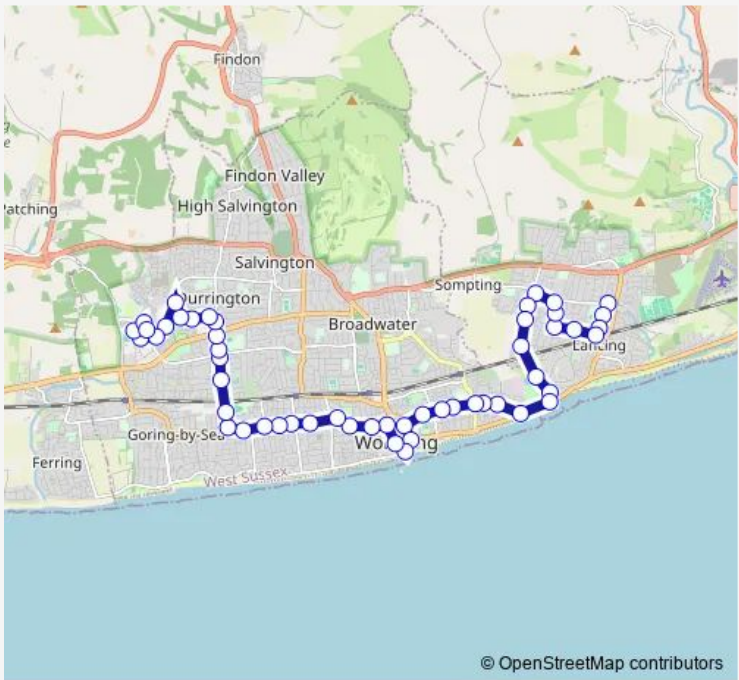

Bus Puls Lancing - West Durrington

[Go to website](#)

Direction
 Crabtree Parade — Leeds Close

52 stops

[Open route schedule](#)

- Crabtree Parade
- Police Station
- North Road Post Office
- Lancing Station
- Wembley Avenue
- Leconfield Road
- Gordon Road
- Boundstone Lane
- Berriedale Drive
- Northgate Close
- Grasmere Avenue
- Carnforth Road
- Brooklands
- Winston Road
- Western Road
- Onslow Court
- Brookdean Road
- Ford Garage
- Coronation Buildings
- Gannon Road
- Selden Road

Route schedule
 Crabtree Parade — Leeds Close

Monday	06:00-23:21
Tuesday	06:00-23:21
Wednesday	06:00-23:21
Thursday	06:00-23:21
Friday	06:00-23:21
Saturday	06:08-23:21
Sunday	08:16-18:48

Route info

Direction: Crabtree Parade

Stops: 52

Trip Duration: 0 hour 52 min

Hospital

High Street

Steyne Gardens

Marine Parade

South Street

Library

Direction: Carisbrooke Drive

Stops: 54

Trip Duration: 0 hour 50 min

Westbrooke

Library

South Street

Marine Parade

High Street