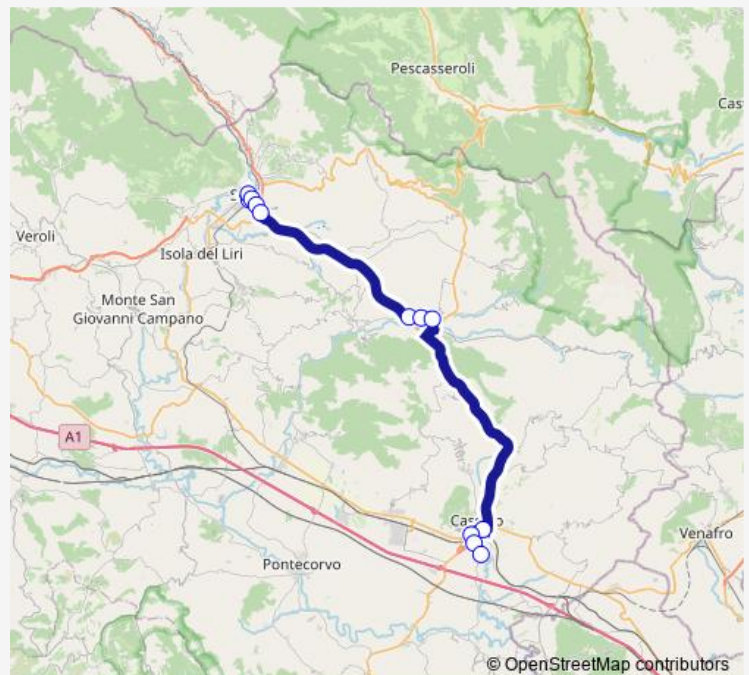

Bus So236a Sora - Cassino # So236a

[Go to website](#)

Direction

Sora | Stazione FS # f5890 — Cassino | Ponte Marozzo # f8135

12 stops

[Open route schedule](#)

Sora | Stazione FS # f5890

Sora | Piazza Savona # f7262

Sora | Stadio # f7263

Sora | Via Sferracavallo Via Corona # f7264

Sora | Via Sferracavallo Via Villa Carrara # f7401

Atina | Via Settignano Via Cicerone # f7374

Atina | Via Settignano Viale Cartiera # f7375

Atina | Corso Munazio Planco Viale Cartiera # f7285

Cassino | Viale Garigliano Via Volturmo # f4412

Cassino | Via Sant'Angelo Viale Bonomi # f8132

Cassino | Polo Universitario # f8133

Cassino | Ponte Marozzo # f8135

Route schedule

Sora | Stazione FS # f5890 — Cassino | Ponte Marozzo # f8135

Monday	06:50
Tuesday	06:50
Wednesday	06:50
Thursday	06:50
Friday	06:50
Saturday	—
Sunday	—

Route info

Direction: Sora | Stazione FS # f5890

Stops: 12

Trip Duration: 1 hour 0 min