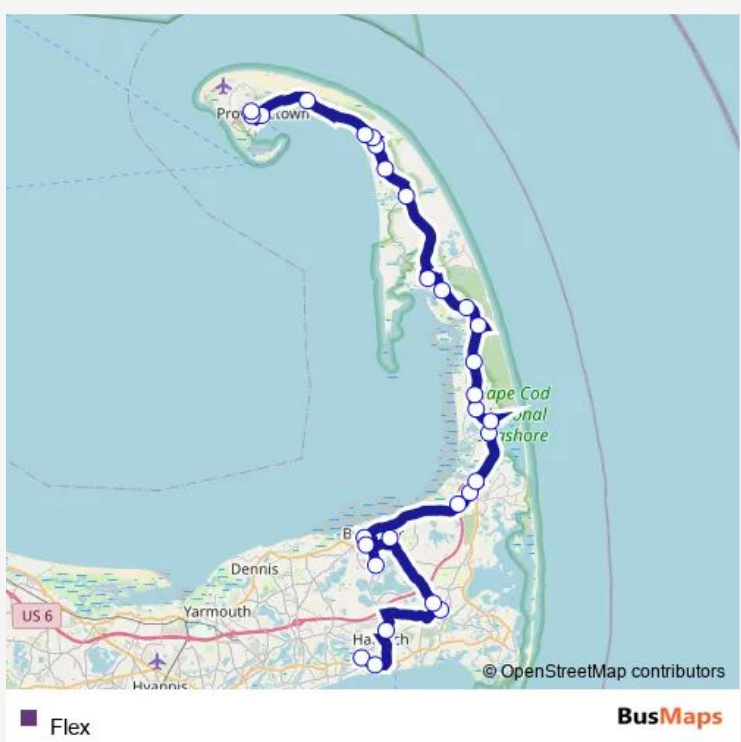

Direction
 Cumberland Farms Provincetown — Star Market, Harwich Port
 31 stops
[Open route schedule](#)

- Cumberland Farms Provincetown
- Stop & Shop, Provincetown
- Macmillan Pier, Provincetown
- Sea Gull Motel
- Prince of Whales Cottages
- Truro Vineyards
- Horton's Camping Resort, North Truro
- Adventure Bound
- Highland Road & Route 6, North Truro
- Truro Central Village Plaza @ Route 6
- Old Cobb Library, Truro
- Wellfleet Center (Bank Street)
- Wellfleet Dunkin Donuts
- Blackfish Variety (Farrell's Market), Wellfleet
- Marconi Beach Road, Wellfleet
- Gill Road
- Seaman's Bank @ Route 6, Eastham
- Four Points, Eastham
- Salt Pond Visitor Center, Eastham
- Eastham Town Hall/Superette
- Stop & Shop, Orleans

Route info
 Direction: Cumberland Farms Provincetown
 Stops: 31
 Trip Duration: 1 hour 52 min

Main Street/Land Ho, Orleans

Skaket Corners, Orleans

Brewster Senior Housing/Coa

Brewster Woods Housing

Serenity Housing

Underpass Road & Snow Road, Brewster

Stop & Shop, East Harwich

Harwich Community Center/High School

Route 28, Harwich Port

Star Market, Harwich Port

Direction

Star Market, Harwich Port — Cumberland Farms
Provincetown