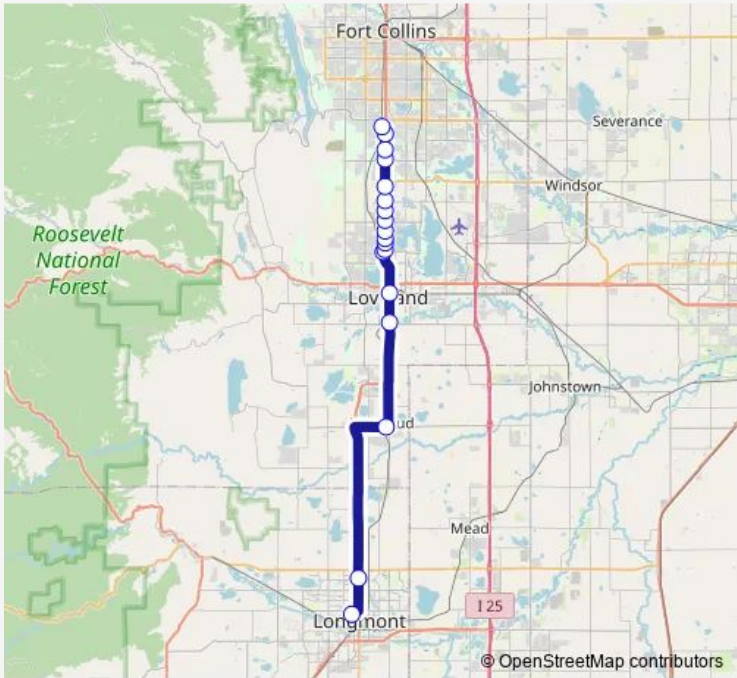

Bus Flex Flex Route

[Go to website](#)

Direction
 18th & Euclid — Downtown Transit Center
 21 stops
[Open route schedule](#)

- 18th & Euclid
- Canyon & 15th (Downtown Boulder Station Gate L)
- Pearl & 30th (Boulder Junction)
- Hover & Village AT THE Peaks Mall
- Bross & Longs Peak (Roosevelt Park)
- Lincoln & 8th
- Garfield & 37th
- South Transit Center
- Harmony Station
- Troutman Station
- Horsetooth Station
- Swallow Station
- Drake Station
- Spring Creek Station
- Prospect Station
- University Station
- Laurel Station
- Mulberry Station
- Olive Station
- Mountain Station
- Downtown Transit Center

Route schedule
 18th & Euclid — Downtown Transit Center

Monday	07:09-19:20
Tuesday	07:09-19:20
Wednesday	07:09-19:20
Thursday	07:09-19:20
Friday	07:09-19:20
Saturday	09:15-18:25
Sunday	—

Route info
 Direction: 18th & Euclid
 Stops: 21
 Trip Duration: 1 hour 40 min

Direction

Bross & Longs Peak (Roosevelt Park) — South Transit Center

18 stops

[Open route schedule](#)

Bross & Longs Peak (Roosevelt Park)

Main & 21st

Mountain & 2nd

US 287 & 14th

Lincoln & 8th

Loveland North Transit Center (Ntc)

Garfield & 37th

Garfield & 42nd

Garfield & Knobcone

US 287 & 50th

US 287 & 57th

US 287 & 65th