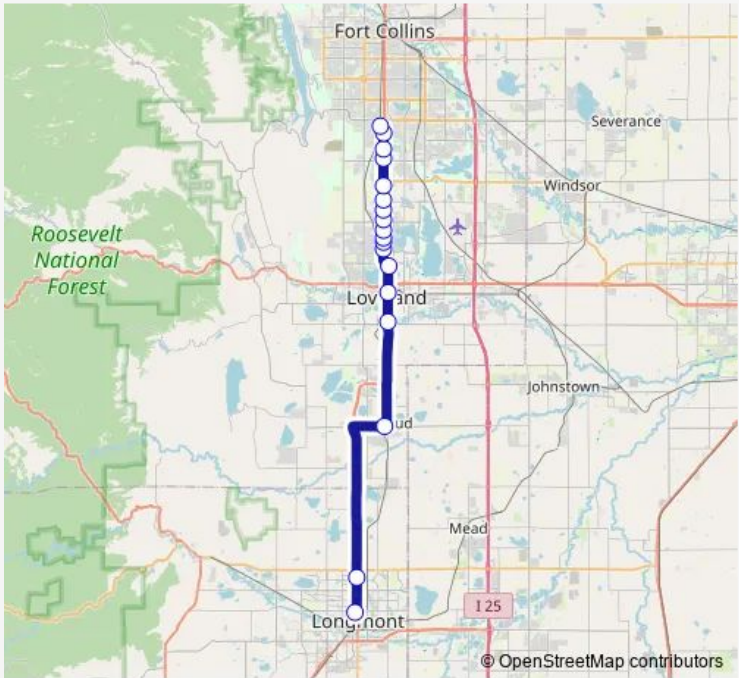

[Go to website](#)

**Direction**  
 Coffman & 8TH (Roosevelt Park) — South Transit Center  
 18 stops  
[Open route schedule](#)

- Coffman & 8TH (Roosevelt Park)
- Main & 21st
- Mountain & 2nd
- US 287 & 14th
- Lincoln & 8th
- Loveland Food Bank
- Garfield & 37th
- Garfield & 42nd
- Garfield & Knobcone
- US 287 & 50th
- US 287 & 57th
- US 287 & 65th
- US 287 & 71st
- US 287 & Carpenter (S Of)
- College & Trilby
- College & Skyway
- College & Fossil Creek
- South Transit Center

Route schedule  
 Coffman & 8TH (Roosevelt Park) — South Transit Center

Monday	06:45-19:16
Tuesday	06:45-19:16
Wednesday	06:45-19:16
Thursday	06:45-19:16
Friday	06:45-19:16
Saturday	06:48-19:30
Sunday	—

Route info  
 Direction: Coffman & 8TH (Roosevelt Park)  
 Stops: 18  
 Trip Duration: 0 hour 45 min

**Direction**

Downtown Transit Center — 18th &amp; Euclid

20 stops

[Open route schedule](#)

Downtown Transit Center

Swallow Station

Horsetooth Station

Troutman Station

Harmony Station

South Transit Center

Cleveland &amp; 8th

9TH &amp; Coffman

Hover &amp; Village AT THE Peaks Mall