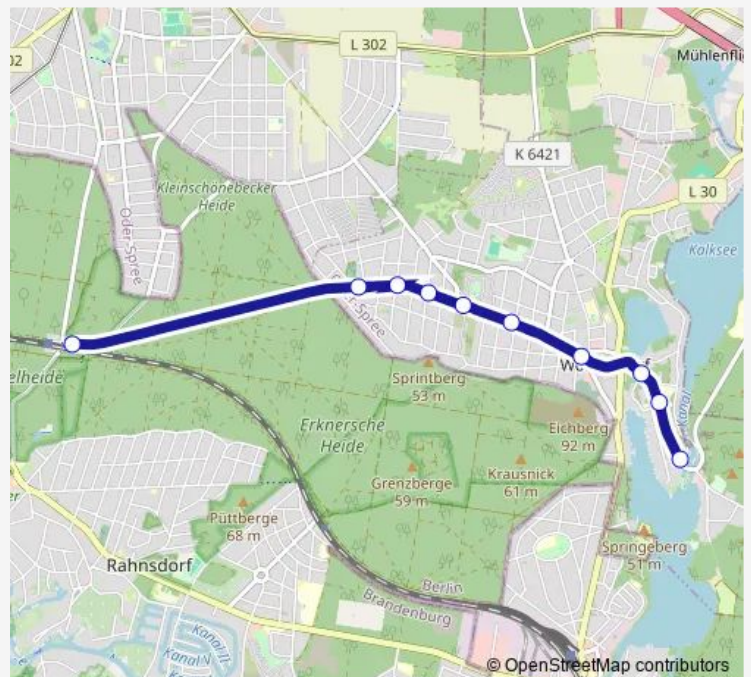

Direction

Woltersdorf (LOS), Schleuse — S Rahnsdorf (Berlin)

10 stops

[Open route schedule](#)

Woltersdorf (LOS), Schleuse

Woltersdorf (LOS), Krankenhaus

Woltersdorf (LOS), Blumenstr.

Woltersdorf (LOS), Thälmannplatz

Woltersdorf (LOS), Fasanenstr.

Woltersdorf (LOS), Berliner Platz

Woltersdorf (LOS), Lerchenstr.

Woltersdorf (LOS), Eichendamm

Woltersdorf (LOS), Goethestr.

S Rahnsdorf (Berlin)

Route schedule

Woltersdorf (LOS), Schleuse — S Rahnsdorf (Berlin)

Monday 04:15-23:41

Tuesday 04:15-23:41

Wednesday 04:15-23:41

Thursday 04:15-23:41

Friday 04:15-23:41

Saturday 05:09-23:59

Sunday 05:09-23:59

Route info

Direction: Woltersdorf (LOS), Schleuse

Stops: 10

Trip Duration: 0 hour 17 min

Direction

S Rahnsdorf (Berlin) — Woltersdorf (LOS), Schleuse

10 stops

[Open route schedule](#)

S Rahnsdorf (Berlin)