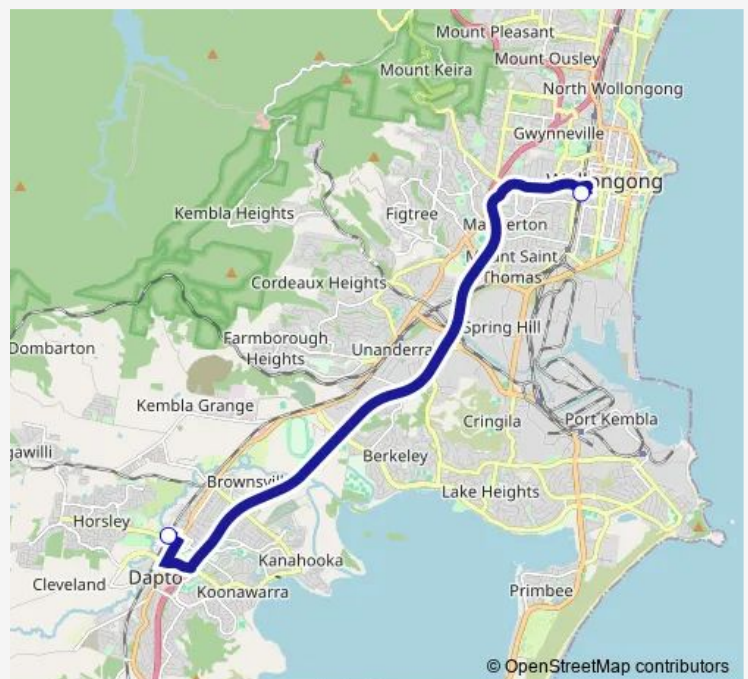

### Direction

Wollongong Station, Station St — Dapto Station, Station St

2 stops

[Open route schedule](#)

Wollongong Station, Station St

Dapto Station, Station St

### Route schedule

Wollongong Station, Station St — Dapto Station, Station St

Monday	—
Tuesday	—
Wednesday	—
Thursday	—
Friday	—
Saturday	09:27-20:28
Sunday	09:27-20:28

### Route info

Direction: Wollongong Station, Station St

Stops: 2

Trip Duration: 0 hour 19 min

3ASC — Wollongong, then Dapto

**Direction**

Dapto Station, Station St — Wollongong Station, Station St

2 stops

## Route info

Direction: Dapto Station, Station St

Stops: 2

Trip Duration: 0 hour 19 min

3ASC Rail Replacement Bus Service time schedules and route maps are available in an offline PDF at [busmaps.com](http://busmaps.com). Use the [busmaps.com](http://busmaps.com) website to see live bus times, train schedule or subway schedule, and step-by-step directions for all public transit in Wollongong