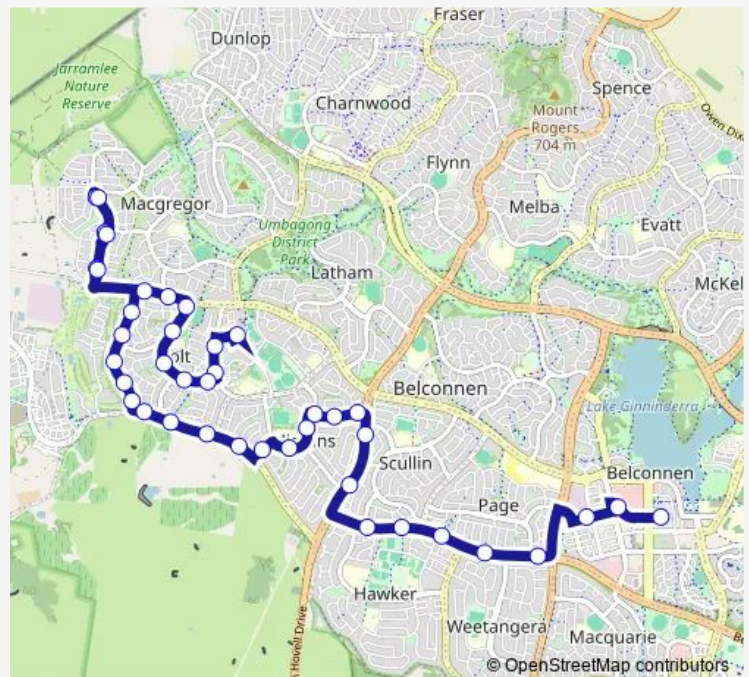

Route schedule

Kippax Interchange — Belconnen Interchange Arrivals

Monday 05:29-22:59

Tuesday 05:29-22:59

Wednesday 05:29-22:59

Thursday 05:29-22:59

Friday 05:29-22:59

Saturday 06:16-23:16

Sunday 07:16-21:16

Route info

Direction: Kippax Interchange

Stops: 41

Trip Duration: 0 hour 28 min

44 — Kippax to Belconnen via West Macgregor & Higgins

Drake Brockman Dr after Spofforth St

Drake Brockman Dr after Trickett St

Thursday 06:00-22:00

Friday 06:00-22:00

Saturday 06:36-22:36

Sunday 08:36-20:36

Route info

Direction: Belconnen Interchange Plt 5

Stops: 41

Trip Duration: 0 hour 32 min