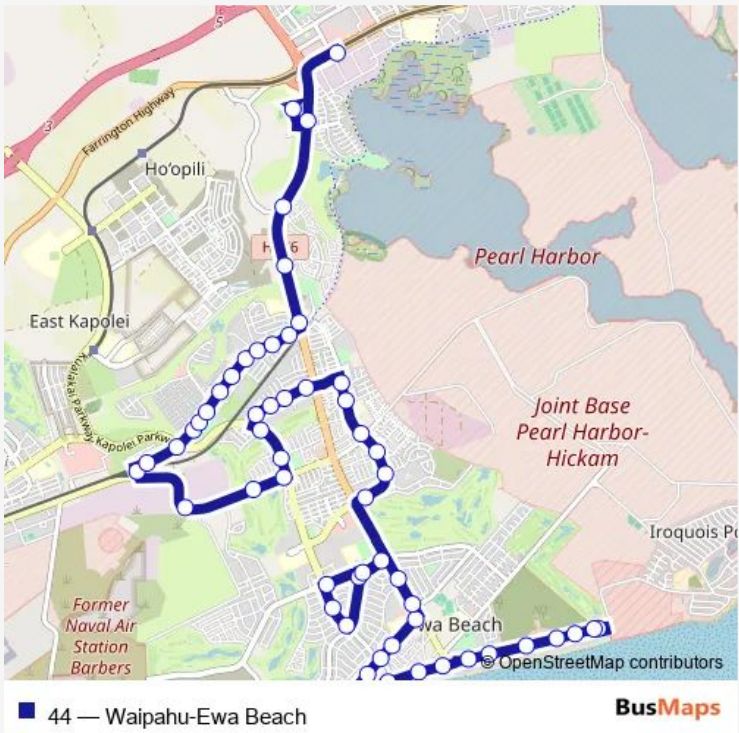

Bus 44 Keoneae UH West Oahu-Hoaeae West Loch

[Go to website](#)

**Direction**  
 Fort Weaver RD + OPP Kuhina St — HO'AE'AE West Loch Station  
 55 stops  
[Open route schedule](#)

- Fort Weaver RD + OPP Kuhina St
- Kuhina ST + Fort Weaver Rd
- Kuhina ST + OPP Pailani St
- Kuhina ST + 91-1037
- Kuhina ST + OPP Ahona St
- Hanakahi ST + Hanaloa St
- Hanakahi ST + Kauiki St
- Hanakahi ST + Laupapa St
- Hanakahi ST + North Rd
- North RD + Apoke PI
- North RD + OPP Kilaha St
- North RD + Campbell High School
- North RD + Fort Weaver Rd
- Fort Weaver RD + OPP Moneha PI
- Fort Weaver RD + OPP Papipi Rd
- Fort Weaver RD + Kuhina St
- Fort Weaver RD + OPP Kaimalie St
- Keoneula BL + Fort Weaver Rd
- Kaileolea DR + Keoneula Bl
- Kapolei Pkwy + Kaileolea Dr
- Kapolei Pkwy + Kekaiholo St

Route schedule  
 Fort Weaver RD + OPP Kuhina St — HO'AE'AE West Loch Station

Monday	14:30-14:45
Tuesday	14:30-14:45
Wednesday	13:20-13:40
Thursday	14:30-14:45
Friday	14:30-14:45
Saturday	—
Sunday	—

**Route info**  
 Direction: Fort Weaver RD + OPP Kuhina St  
 Stops: 55  
 Trip Duration: 0 hour 50 min

## Direction

HO'AE'AE West Loch Station — Papipi RD + Fort Weaver Rd

70 stops

[Open route schedule](#)

HO'AE'AE West Loch Station

Queen'S Medical Center-West

Fort Weaver RD + Laulaunui St

Fort Weaver RD + OPP Aawa Dr

## Route info

Direction: HO'AE'AE West Loch Station

Stops: 70

Trip Duration: 0 hour 59 min

Kolowaka DR + Manawalea St

Kolowaka DR + Koka St

Kolowaka DR + Fort Weaver Rd

Keaunui DR + OPP Kaukolu St