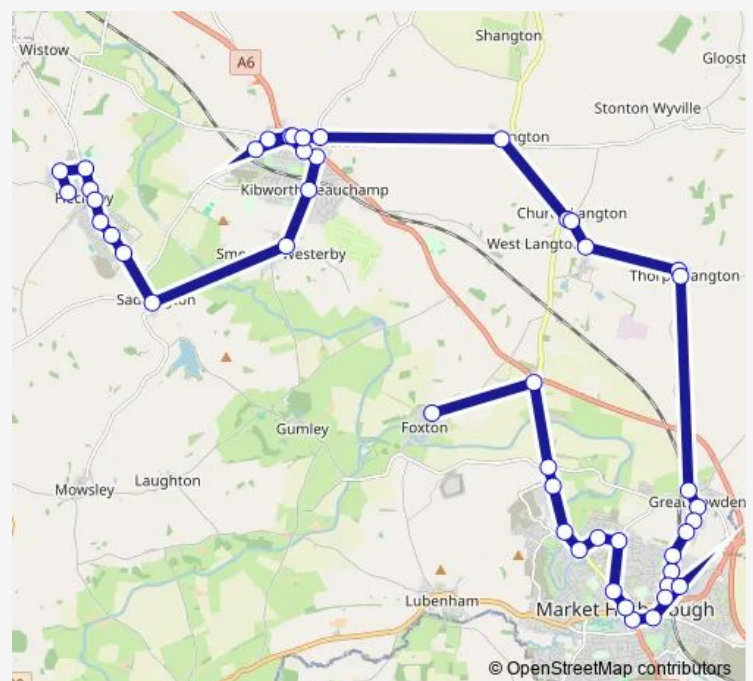

The Limes

Bakers Arms

Main Street

Route schedule

Vicarage Drive — Gladstone Street

Monday 06:40-18:25

Tuesday 06:40-18:25

Wednesday 06:40-18:25

Thursday 06:40-18:25

Friday 06:40-18:25

Saturday 06:46-18:16

Sunday —

Route info

Direction: Vicarage Drive

Stops: 38

Trip Duration: 0 hour 59 min

Wentworth Road

Gladstone Street

Direction

Vicarage Drive — Batchelor Road

39 stops

[Open route schedule](#)

Vicarage Drive

Prison

Route info

Direction: Batchelor Road

Stops: 46

Trip Duration: 0 hour 57 min

Welham Road

Shoulder of Mutton

Horseshoe Lane

Madeline Close