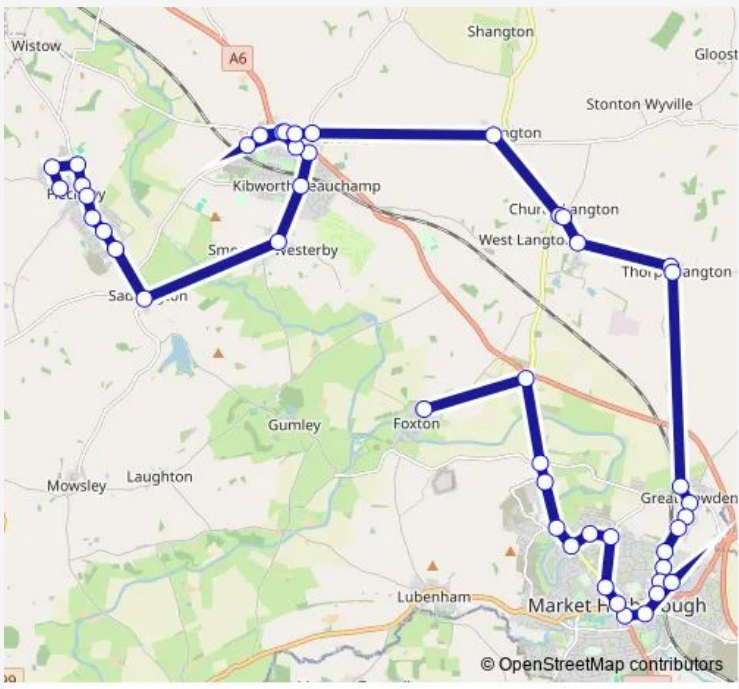

Bus 44 Fleckney - Kibworth - Great Bowden - Market Harborough - Foxton

[Go to website](#)

Direction
 Vicarage Drive — Gladstone Street
 39 stops
[Open route schedule](#)

- Vicarage Drive
- Prison
- Welland Avenue
- Gallow Field Road
- Airfield Business Park
- St Lukes Hospital
- Coales Gardens
- Robert Smyth School
- Heygate Street
- Doddridge Road
- The Square
- Market Hall
- Railway Station
- Fernie Road
- The Headlands
- Arden Way
- Madeline Close
- Horseshoe Lane
- Welham Road
- The Limes
- Bakers Arms

Route schedule
 Vicarage Drive — Gladstone Street

Monday	06:40-18:25
Tuesday	06:40-18:25
Wednesday	06:40-18:25
Thursday	06:40-18:25
Friday	06:40-18:25
Saturday	06:46-18:16
Sunday	—

Route info
 Direction: Vicarage Drive
 Stops: 39
 Trip Duration: 0 hour 59 min

Wentworth Road

Gladstone Street

Direction

Vicarage Drive — Batchelor Road

40 stops

[Open route schedule](#)

Vicarage Drive

Prison

Sunday —

Route info

Direction: Batchelor Road

Stops: 46

Trip Duration: 0 hour 59 min

Welham Road

Shoulder of Mutton

Horseshoe Lane