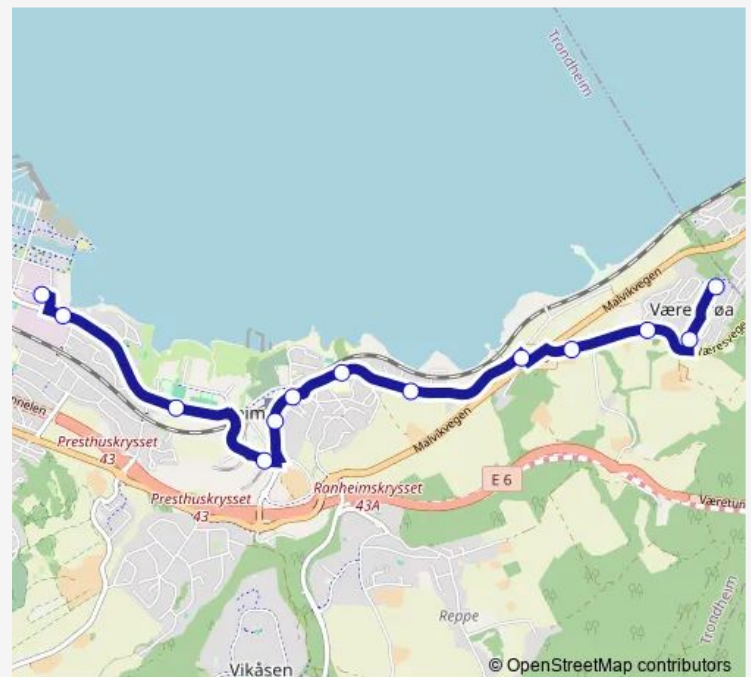

Væresletta

Være

Klokkerplassen

Engstrømbakken

Nedre Humlehaugen øst

Nedre Humlehaugen vest

Ranheim

Ranheim idrettsplass

Anders Søyseths veg

Skonnertvegen

Route schedule

Værestrøa — Skonnertvegen

Monday	06:30-23:25
Tuesday	06:30-23:25
Wednesday	06:30-23:25
Thursday	06:30-23:25
Friday	06:30-23:25
Saturday	06:35-23:25
Sunday	07:42-22:46

Route info

Direction: Værestrøa

Stops: 13

Trip Duration: 0 hour 13 min

■ 44 — Ranheim - Være

Direction

Skonnertvegen — Værestrøa

13 stops

Monday	06:56-00:29 ⁺¹
Tuesday	06:56-00:06 ⁺¹
Wednesday	06:56-00:06 ⁺¹
Thursday	06:56-00:29 ⁺¹
Friday	06:56-00:29 ⁺¹
Saturday	08:06-00:10 ⁺¹
Sunday	10:29-00:29 ⁺¹

Route info

Direction: Skonnertvegen

Stops: 13