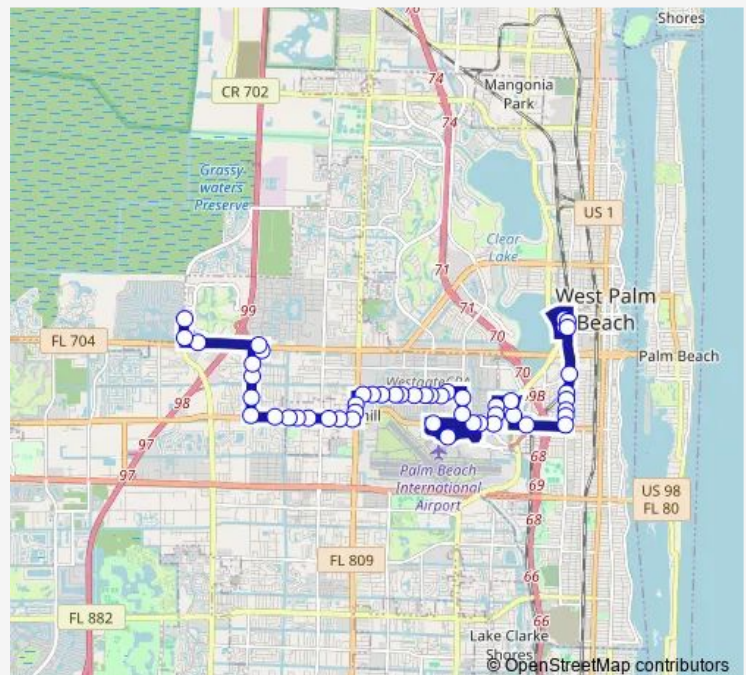

### Direction

WPB ITC at TRI Rail — JOG RD at PBC Vista CTR Ent

50 stops

[Open route schedule](#)

WPB ITC at TRI Rail

WPB ITC at BAY L

Tamarind AVE at Datura St

Tamarind AVE at WPB TRI-Rail Stn

Belvedere RD at Marine Dr

Congress AVE at Kennel Club

### Route schedule

WPB ITC at TRI Rail — JOG RD at PBC Vista CTR Ent

Monday 05:40-19:40

Tuesday 05:40-19:40

Wednesday 05:40-19:40

Thursday 05:40-19:40

Friday 05:40-19:40

Saturday 07:40-17:40

### Route info

Direction: WPB ITC at TRI Rail

Stops: 50

Trip Duration: 0 hour 53 min

44 — WPB X-Town via Belvedere

Congress AVE at OLD Congress Ave

Cherry RD at Pine Rd

Cherry RD at Osceola Dr