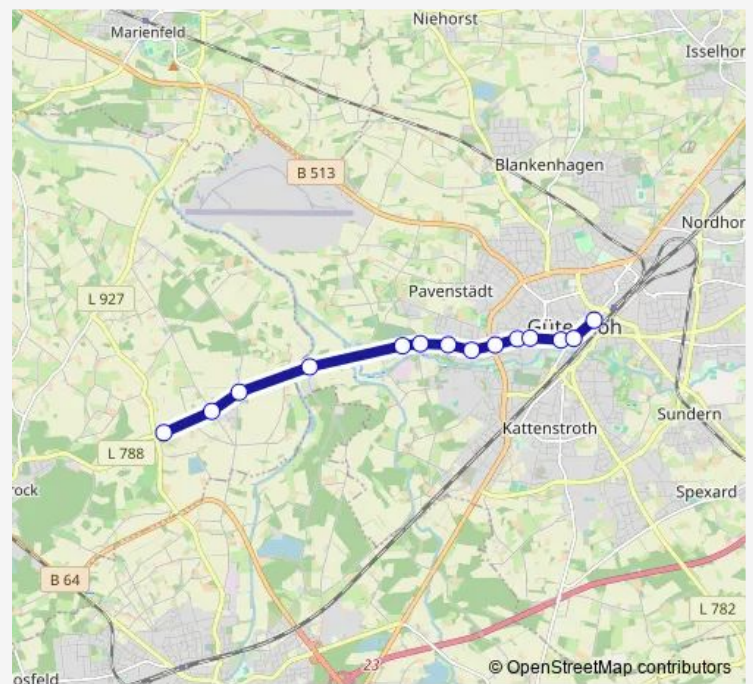

### Route schedule

Gütersloh, ZOB A1 — HC-Pixel, Heitmann

Monday 06:37-20:35

Tuesday 06:37-20:35

Wednesday 06:37-20:35

Thursday 06:37-20:35

Friday 06:37-20:35

Saturday —

### Route info

Direction: Gütersloh, ZOB A1

Stops: 14

Trip Duration: 0 hour 15 min