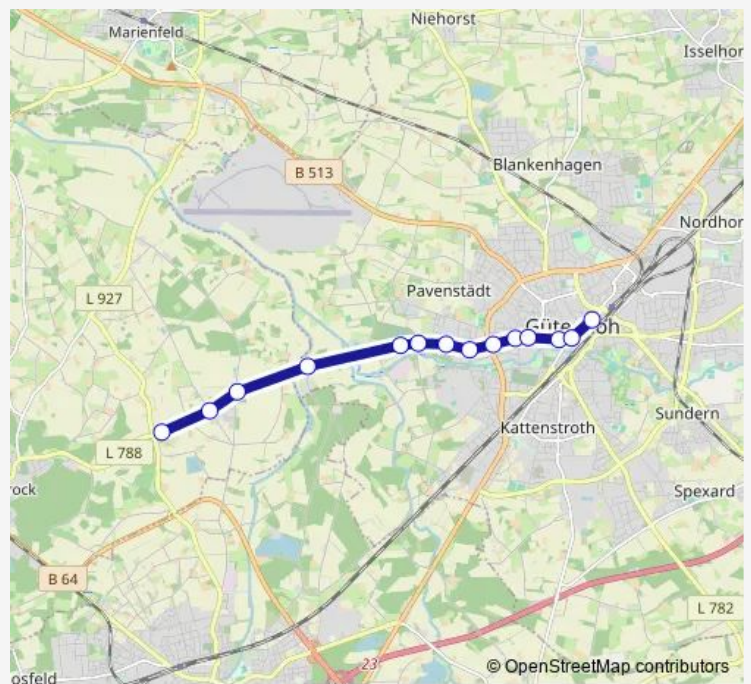

Gütersloh, Wiesenstraße Bstg 2

Gütersloh, Feldstraße

Gütersloh, Alter Kirchplatz

Gütersloh, ZOB A1

Route schedule

HC-Pixel, Heitmann — Gütersloh, ZOB A1

Monday 05:53-20:05

Tuesday 05:53-20:05

Wednesday —

Thursday —

Friday 05:53-20:05

Saturday —

Sunday —

Route info

Direction: HC-Pixel, Heitmann

Stops: 14

Trip Duration: 0 hour 17 min

■ 44 — Taxibus: Gütersloh - Pixel Heitmann Taxibus: Gütersloh - Pixel Heitmann

Direction

Gütersloh, ZOB A1 — HC-Pixel, Heitmann

14 stops

[Open route schedule](#)

Gütersloh, ZOB A1

Tuesday 06:37-20:35

Wednesday —

Thursday —

Friday 06:37-20:35

Saturday —

Sunday —

Route info

Direction: Gütersloh, ZOB A1