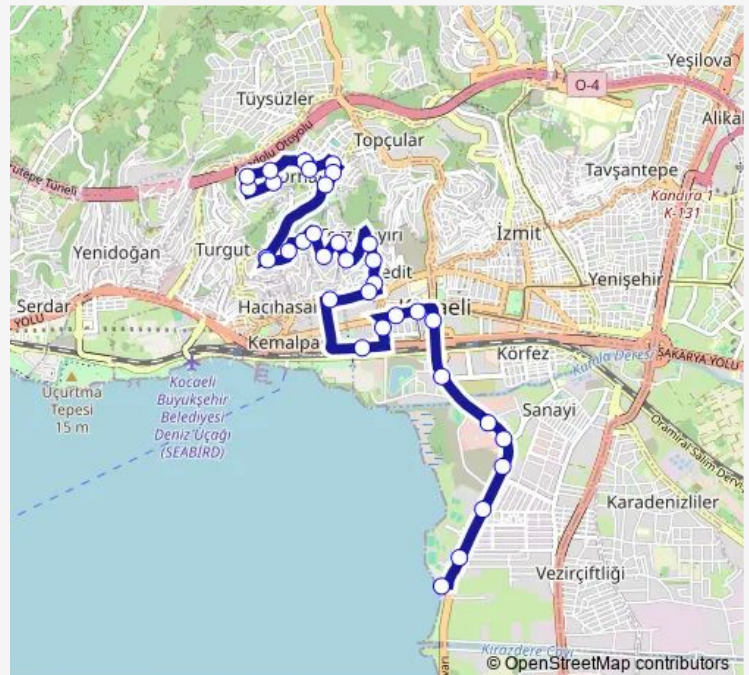

### Route schedule

Güney Terminali — Turgut 1

Monday 07:20-23:45

Tuesday 07:20-23:45

Wednesday 07:20-23:45

Thursday 07:20-23:45

Friday 07:20-23:45

Saturday 07:20-23:45

### Route info

Direction: Güney Terminali

Stops: 27

Trip Duration: 0 hour 16 min

44 — Güney Terminali-Bağçeşme

BusMaps

Bağçeşme Meydan

Asri

## Route info

Direction: Turgut 1

Stops: 34

Trip Duration: 0 hour 20 min

Eren Camii

Yunus Emre Kltr Merkezi

İzmit İtfaiye

Sadik Ahmet ST Geçidi 1