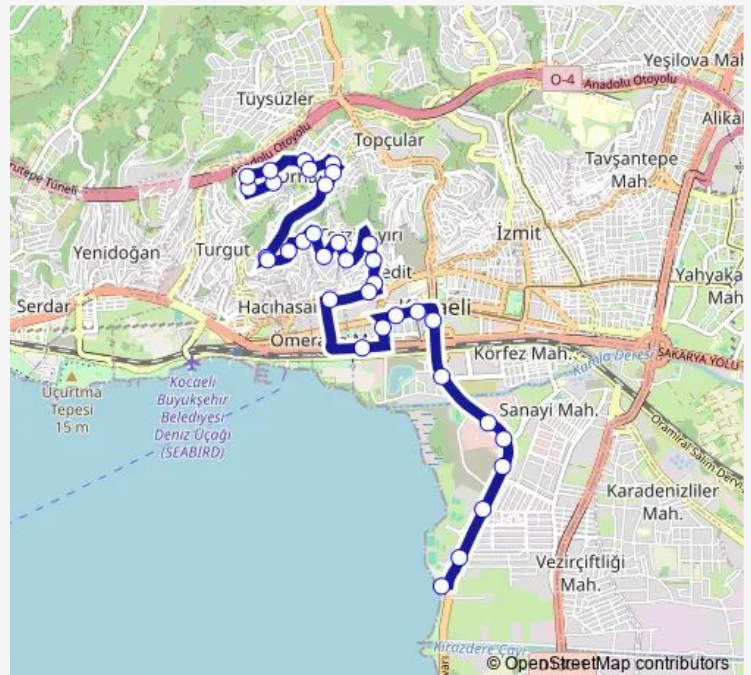

Sadettin Yalim Caddesi 1

Meteoroloji 1

Tevfik Sano Arda A.Lisesi 1

Route schedule

Güney Terminali — Turgut 1

Monday 07:20-23:45

Tuesday 07:20-23:45

Wednesday 07:20-23:45

Thursday 07:20-23:45

Friday 07:20-23:45

Saturday 07:20-23:45

Sunday 07:20-23:45

Route info

Direction: Güney Terminali

Stops: 27

Trip Duration: 0 hour 16 min

44 — Güney Terminali-Bağçeşme

BusMaps

Bağçeşme Meydan

Asri

Bağçeşme Şehitlik 2

A. Osman Topal Sokak

Sabah Sokak 1

Turgut 1

Tuesday 00:17-23:52

Wednesday 00:17-23:52

Thursday 00:17-23:52

Friday 00:17-23:52

Saturday 00:17-23:52

Sunday 00:17-23:52

Route info

Direction: Turgut 1