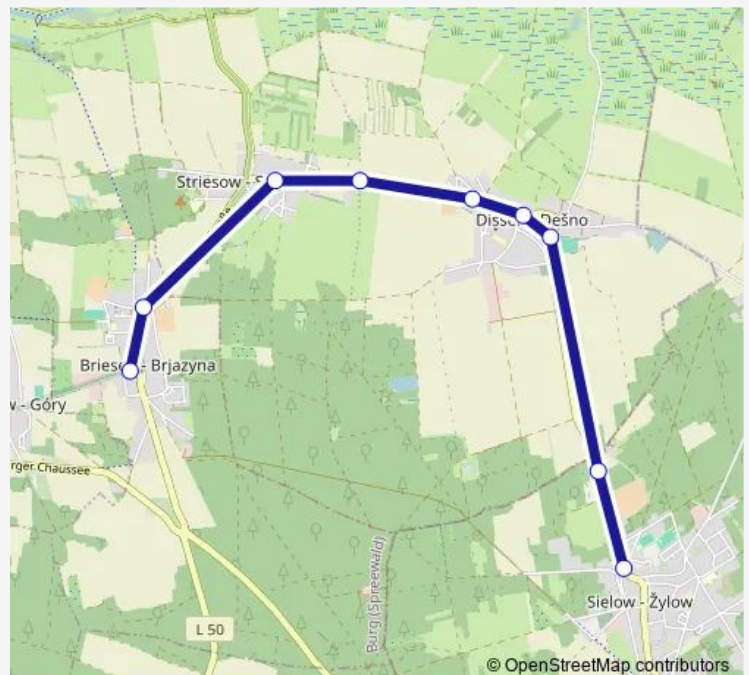

Bus 44

[Go to website](#)

Direction

Briesen Guhrower Straße — Sielow Sportplatz

9 stops

[Open route schedule](#)

Briesen Guhrower Straße

Briesen Nord

Briesen Guhrower Straße — Sielow Sportplatz

Monday 04:16

Tuesday —

Wednesday —

Thursday —

Friday 04:16

Saturday —

Sunday —

Route info

Direction: Briesen Guhrower Straße

Stops: 9

Trip Duration: 0 hour 11 min

Direction

Cottbus-Center — Burg, Bleske (1)

24 stops

[Open route schedule](#)