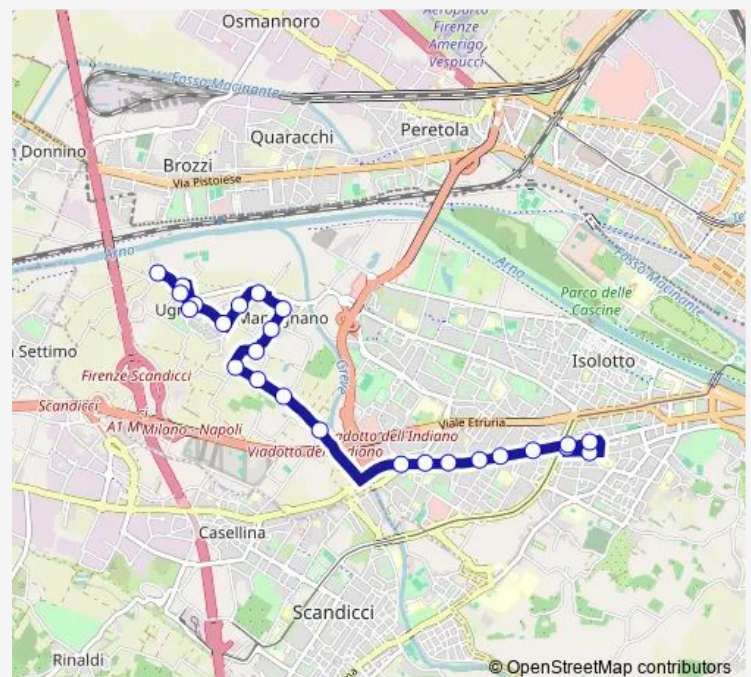

### Route schedule

Piazza Pier Della Francesca — Piovano Arlotto

Monday 13:00-14:05

Tuesday 13:00-14:05

Wednesday 13:00-14:05

Thursday 13:00-14:05

Friday 13:00-14:05

Saturday —

### Route info

Direction: Piazza Pier Della Francesca

Stops: 34

Trip Duration: 0 hour 31 min

Di Ugnano 07

Di Ugnano 09

Castelnuovo

Chiuso 01