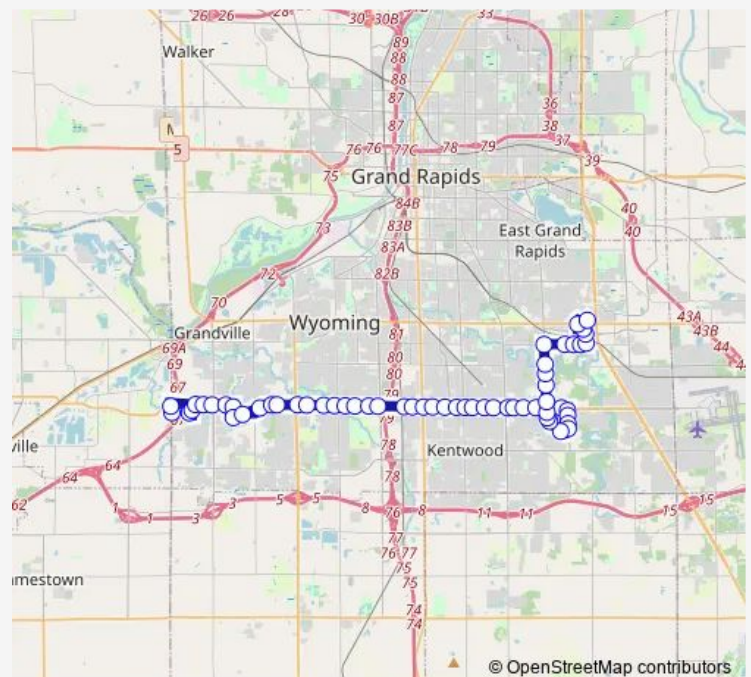

29th/Shaffer (Eb)

Shaffer/29th (Sb)

32nd/Shaffer (Wb)

32nd/Westminster (Wb)

32nd/Hampton Downs (Wb)

Breton/32nd (Sb)

Breton/Whispering Brook (Sb)

Breton/Portman (Sb)

Walma/Hunters Ridge (Nb)

Walma/44th (Nb)

44th/Walnut Hills (Wb)

Route schedule

Kentwood Station - Woodland — Walmart - Grandville

Monday 05:55-23:00

Tuesday 05:55-23:00

Wednesday 05:55-23:00

Thursday 05:55-23:00

Friday 05:55-23:00

Saturday 06:00-20:55

Sunday 06:55-17:55

Route info

Direction: Kentwood Station - Woodland

Stops: 60

Trip Duration: 0 hour 51 min

44 — 44th Street

BusMaps

44th/Breton Woods (Wb)

44th/Breton (Wb)

44th/Callender (Wb)

44th/Eastcastle (Wb)

44th/Plymouth (Wb)

44th/Kalamazoo (Wb)