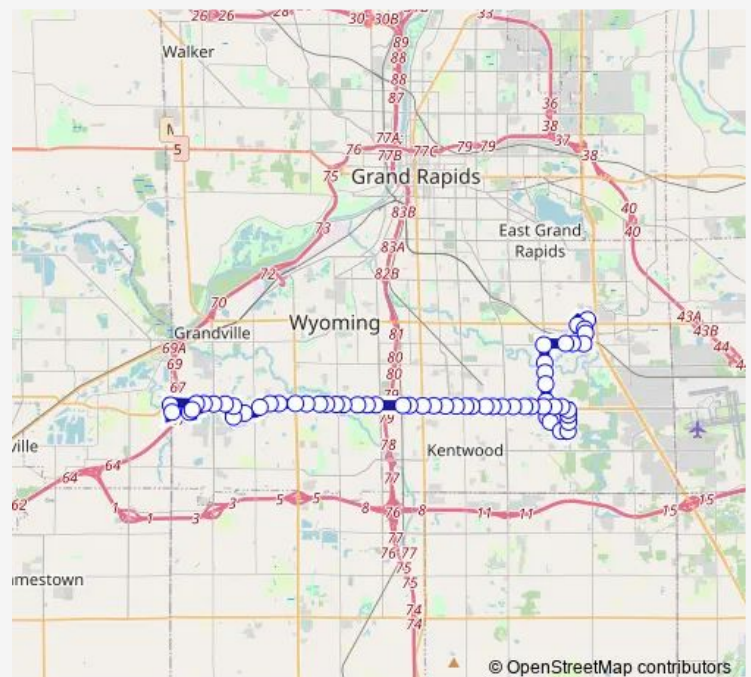

### Direction

Kentwood Station - Woodland — Walmart - Grandville

60 stops

[Open route schedule](#)

Kentwood Station - Woodland

Radcliff/28th (Sb)

29th/Shaffer (Eb)

Shaffer/29th (Sb)

32nd/Shaffer (Wb)

32nd/Westminster (Wb)

32nd/Hampton Downs (Wb)

Breton/32nd (Sb)

Breton/Whispering Brook (Sb)

Breton/Portman (Sb)

Breton/Granite (Sb)

Breton south of 43rd (Sb)

### Route schedule

Kentwood Station - Woodland — Walmart - Grandville

Monday 05:55-23:00

Tuesday 05:55-23:00

Wednesday 05:55-23:00

Thursday 05:55-23:00

Friday 05:55-23:00

Saturday 06:00-20:55

### Route info

Direction: Kentwood Station - Woodland

Stops: 60

Trip Duration: 0 hour 54 min

44 — 44th Street

44th/Breton Woods (Wb)

44th/Breton (Wb)

44th/Callender (Wb)