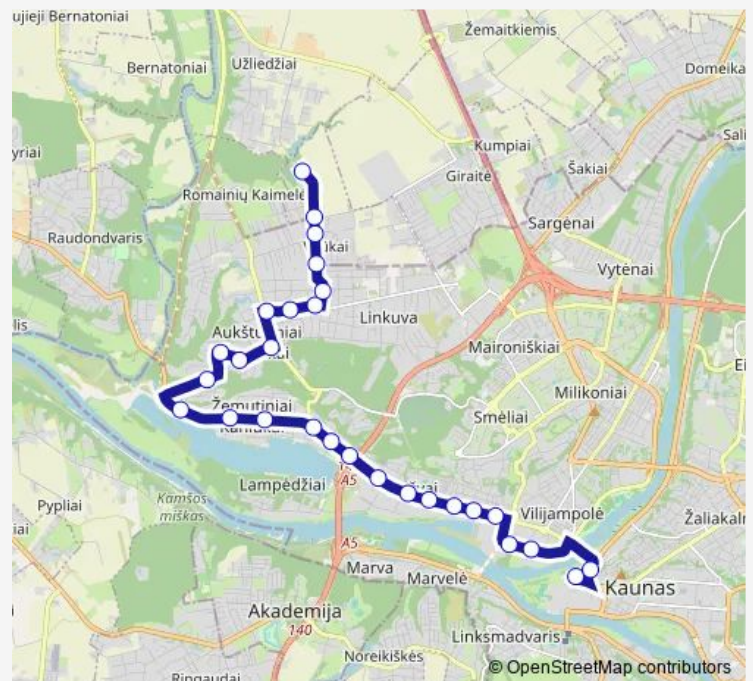

Thursday 05:12-22:02

Friday 05:12-22:02

Saturday 06:11-21:03

Sunday 06:11-21:03

Route info

Direction: Ledos kapinės

Stops: 26

Trip Duration: 0 hour 39 min

Thursday 05:48-22:40

Friday 05:48-22:40

Saturday 06:46-21:40

Sunday 06:46-21:40

Route info

Direction: Kauno pilis

Stops: 28

Trip Duration: 0 hour 31 min