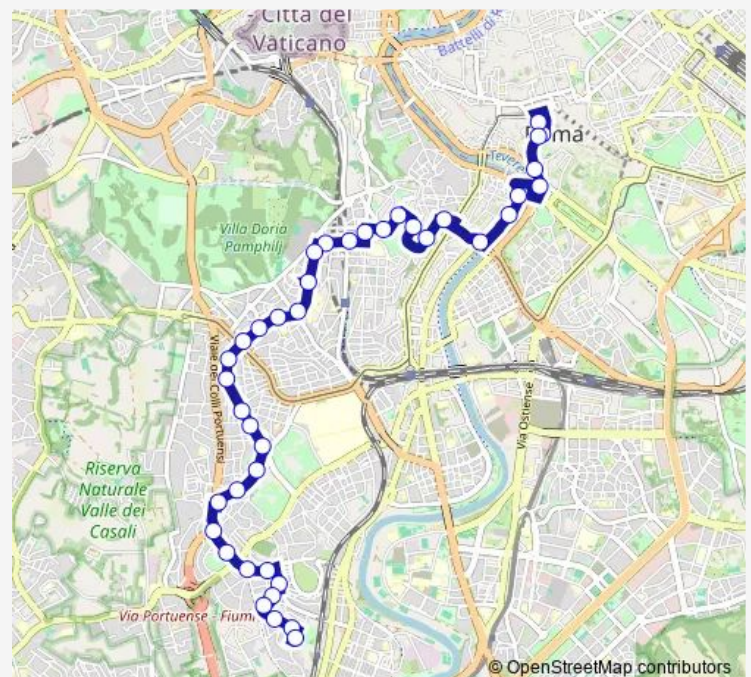

### Route schedule

Teatro Marcello — Montalcini

Monday	05:30-02:00 <sup>+1</sup>
Tuesday	02:00-02:00 <sup>+1</sup>
Wednesday	02:00-02:00 <sup>+1</sup>
Thursday	02:00-02:00 <sup>+1</sup>
Friday	02:00-02:00 <sup>+1</sup>
Saturday	05:30-02:00 <sup>+1</sup>
Sunday	05:30-02:00 <sup>+1</sup>

### Route info

Direction: Teatro Marcello

Stops: 40

Trip Duration: 0 hour 43 min

S. Giovanni DI DIO/Ozanam

Jenner/Pallai

Jenner/Torrecremata

Scotti