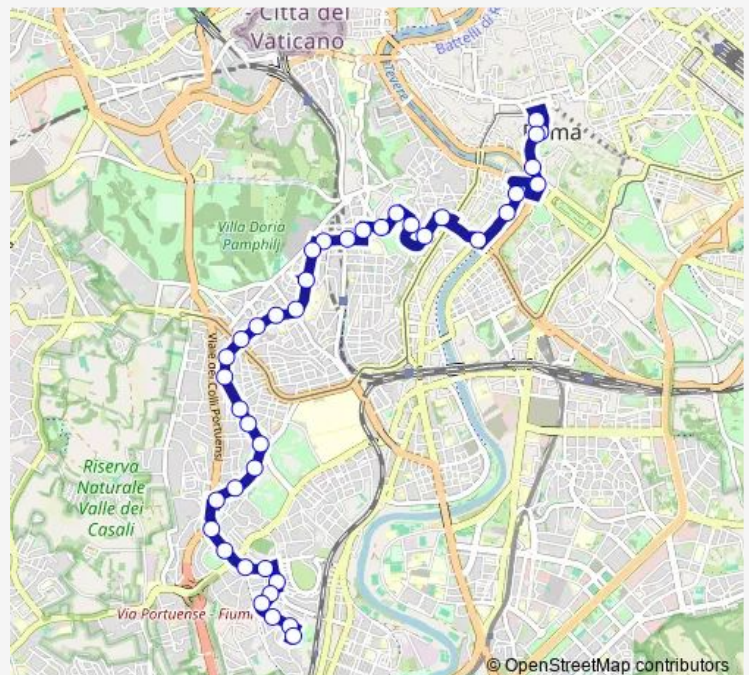

Abate Ugone/Donna Olimpia

Ozanam/Bottazzi

Ozanam/Fabiola

Route schedule

Teatro Marcello — Montalcini

Monday	05:30-02:00 ⁺¹
Tuesday	02:00-02:00 ⁺¹
Wednesday	02:00-02:00 ⁺¹
Thursday	02:00-02:00 ⁺¹
Friday	02:00-02:00 ⁺¹
Saturday	05:30-02:00 ⁺¹
Sunday	05:30-02:00 ⁺¹

Route info

Direction: Teatro Marcello

Stops: 40

Trip Duration: 0 hour 53 min

S. Giovanni DI DIO/Ozanam

Jenner/Pallai

Jenner/Torrecremata

Scotti

Route info

Direction: Montalcini

Stops: 33

Trip Duration: 0 hour 35 min

Dandolo/Fabrizi

Dandolo/Casini

Dandolo/Glorioso

Induno