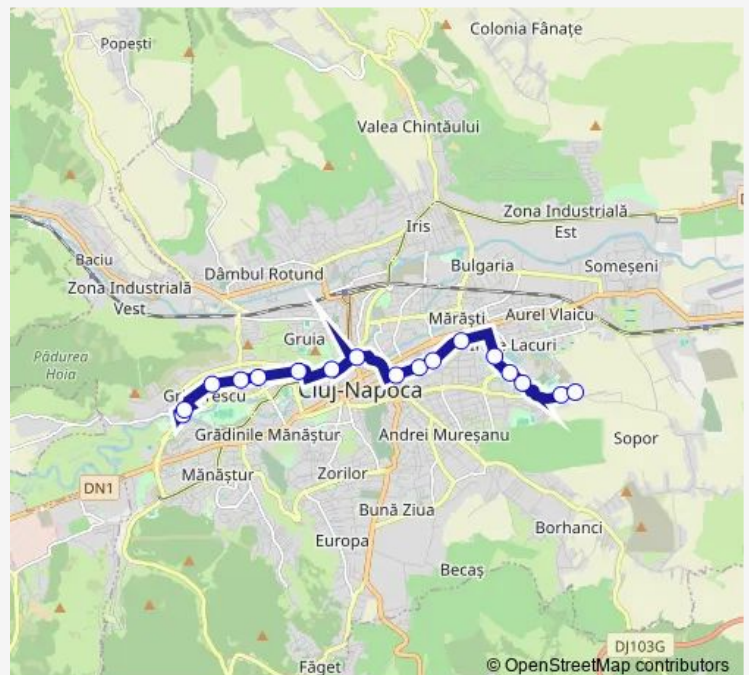

Simion Bărnuiu

Biblioteca Judeeană

Campus Universitar Vest

Iulius Mall Vest

Valeriu Bologa

Soporului Sud

Soporului

Route schedule

Route info

Direction: Disp. Grigorescu

Stops: 17

Trip Duration: 0 hour 51 min

44 — Grigorescu - Soporului

Direction

Soporului — Disp. Grigorescu

18 stops

Thursday 04:58-22:40

Friday 04:58-22:40

Saturday 06:05-22:20

Sunday 06:05-22:20

Route info

Direction: Soporului

Stops: 18

Trip Duration: 0 hour 28 min