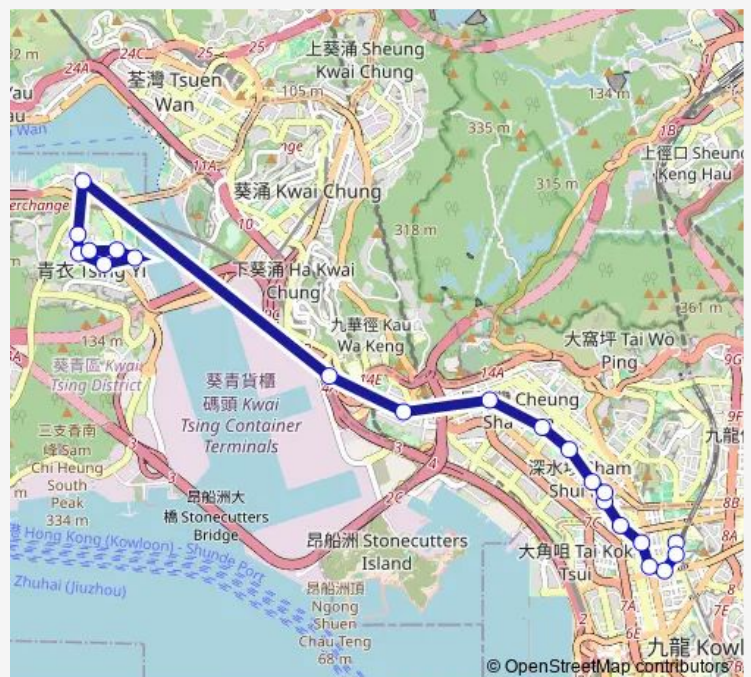

[Ctb] Cheung SHA WAN Station, Cheung SHA WAN Road[[Kmb] UN Chau Estate

[Kmb] Kowloon Technical School

Route schedule

[Kmb] Tsing Yi Estate BUS Terminus — [Kmb] Mong KOK East Station

Monday 05:30-22:50

Tuesday 05:30-22:50

Wednesday 05:30-22:50

Thursday 05:30-22:50

Friday 05:30-22:50

Saturday 05:30-22:00

Sunday 05:30-22:00

Route info

Direction: [Kmb] Tsing Yi Estate BUS Terminus

Stops: 20

Trip Duration: 0 hour 46 min

■ 44 — Tsing Yi Estate - Mong KOK East Station

[Ctb] TAI NAN Street, YEN Chow Street[[Kmb] KI Lung Street Sham Shui Po

[Kmb+Ctb] PEI HO Street Sham Shui PO/
Pei HO Street, LAI CHI KOK Road[[Kmb] PEI HO Street Sham Shui Po