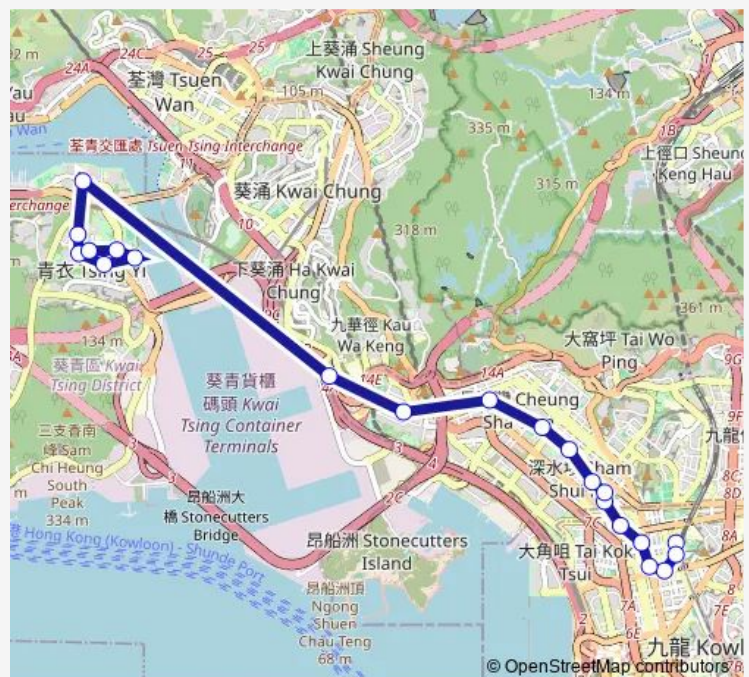

[Ctb] Cheung SHA WAN Station, Cheung SHA WAN Road[[Kmb] UN Chau Estate

[Kmb] Kowloon Technical School

Route schedule

[Kmb] Tsing Yi Estate BUS Terminus — [Kmb] Mong KOK East Station

Monday 05:30-22:50

Tuesday 05:30-22:50

Wednesday 05:30-22:50

Thursday 05:30-22:50

Friday 05:30-22:50

Saturday 05:30-22:00

Sunday 05:30-22:00

Route info

Direction: [Kmb] Tsing Yi Estate BUS Terminus

Stops: 20

Trip Duration: 0 hour 47 min

44 — Tsing Yi Estate - Mong KOK East Station

[Ctb] TAI NAM Street, YEN Chow Street[[Kmb] KI Lung Street Sham Shui Po

[Kmb+Ctb] PEI HO Street Sham Shui PO/
Pei HO Street, LAI CHI KOK Road[[Kmb] PEI HO Street Sham Shui Po